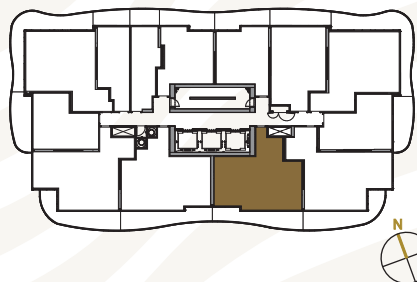

KING'S LANDING

SOUTH TOWER

SUITE 16

TWO BEDROOMS

TOTAL AREA		982 SQ.FT.	
800 SQ.FT.	INDOOR AREA	182 SQ.FT.	OUTDOOR AREA

FEATURE HIGHLIGHTS

- 1 MIELE APPLIANCES
- 2 KITCHEN STORAGE ORGANIZER
- 3 BLUM KITCHEN HARDWARE
- 4 MIELE WASHER/DRYER
- 5 KOHLER/GROHE BATHROOM PLUMBING FIXTURES
- 6 CLOSET ORGANIZER SYSTEM
- 7 ROLLER - SHADES
- 8 COMPOSITE WOOD DECKING
- 9 WINE CELLAR

The developer reserves the right to make minor revisions to interior wall locations and exterior window system. All materials and drawings are approximate. Information is subject to change without notice. Actual square footage may vary from the stated floorplan. Furniture and upgrades shown on plans are for illustration purposes only and are not included. E.&O.E.