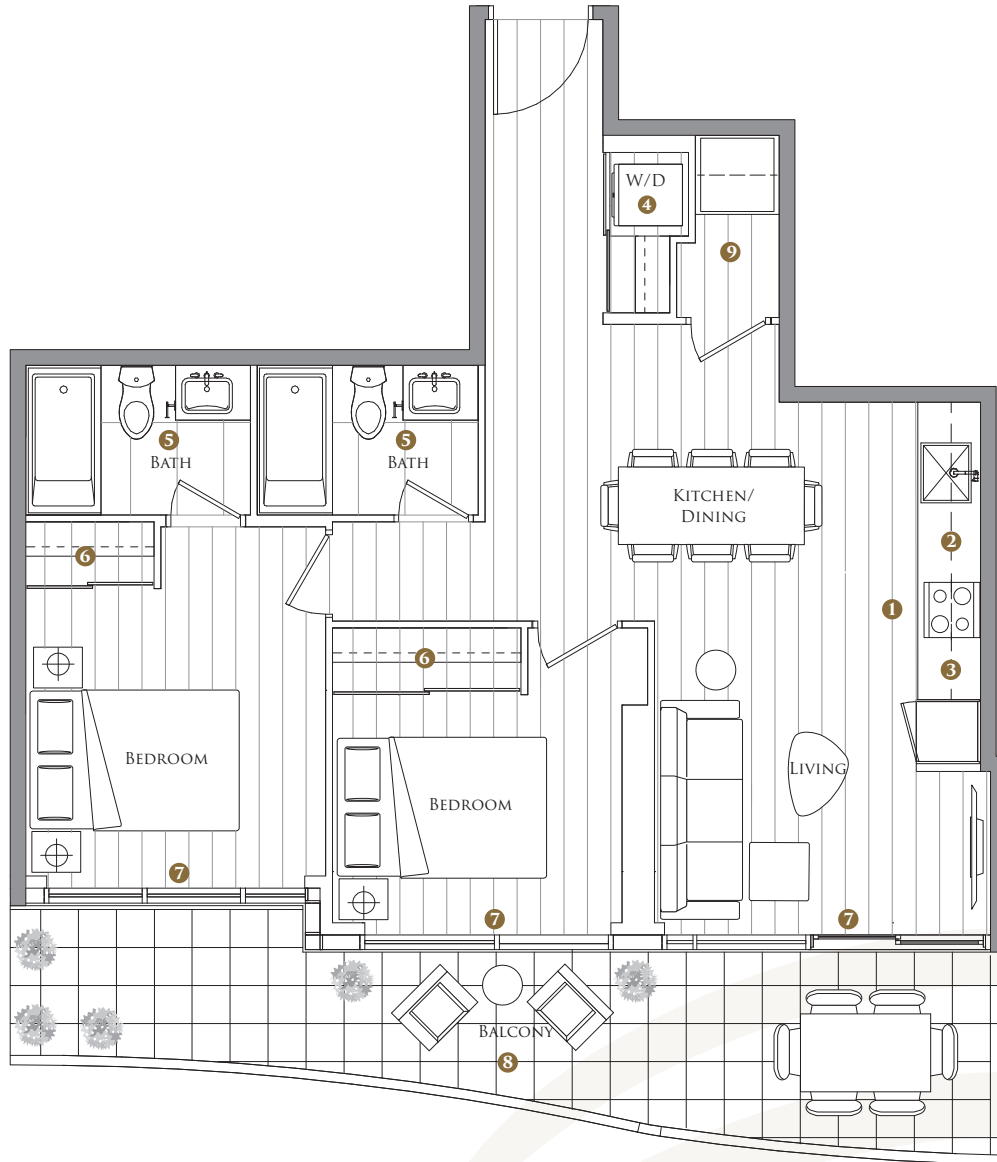

KING'S LANDING

SOUTH TOWER

SUITE 16

TWO BEDROOMS

TOTAL AREA		982 SQ.FT.	
800 SQ.FT.	INDOOR AREA	182 SQ.FT.	OUTDOOR AREA

FEATURE HIGHLIGHTS

- 1 MIELE APPLIANCES
- 2 KITCHEN STORAGE ORGANIZER
- 3 BLUM KITCHEN HARDWARE
- 4 MIELE WASHER/DRYER
- 5 KOHLER/GROHE BATHROOM PLUMBING FIXTURES
- 6 CLOSET ORGANIZER SYSTEM
- 7 ROLLER - SHADES
- 8 COMPOSITE WOOD DECKING
- 9 WINE CELLAR

The developer reserves the right to make minor revisions to interior wall locations and exterior window system. All materials and drawings are approximate. Information is subject to change without notice. Actual square footage may vary from the stated floorplan. Furniture and upgrades shown on plans are for illustration purposes only and are not included. E.&O.E.