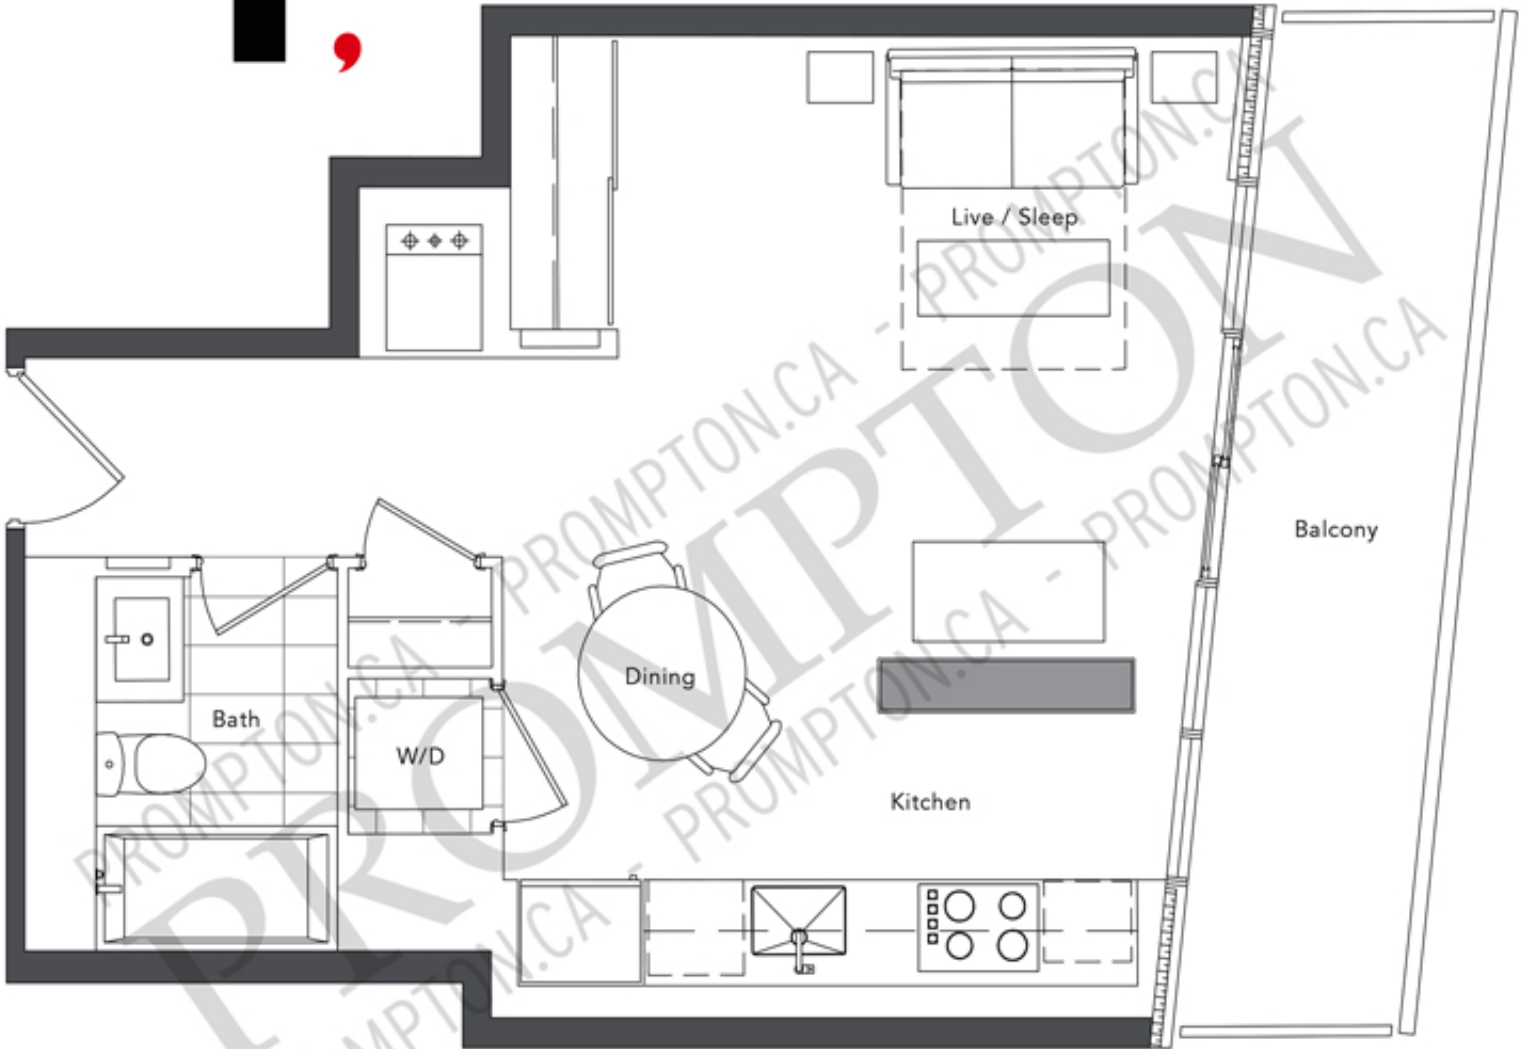

# (STUDIO)

• Suite Area: 475 s.f., Balcony Area: 100 s.f.,  
Total Area: 575 s.f.

# 01

The developer reserves the right to make minor revisions to interior wall locations and exterior window system. All materials and drawings are approximate. Information is subject to change without notice. Actual square footage may vary from the stated floor plan. Furniture and upgrades shown on plans are for illustration purposes only and are not included. E. & O. E.