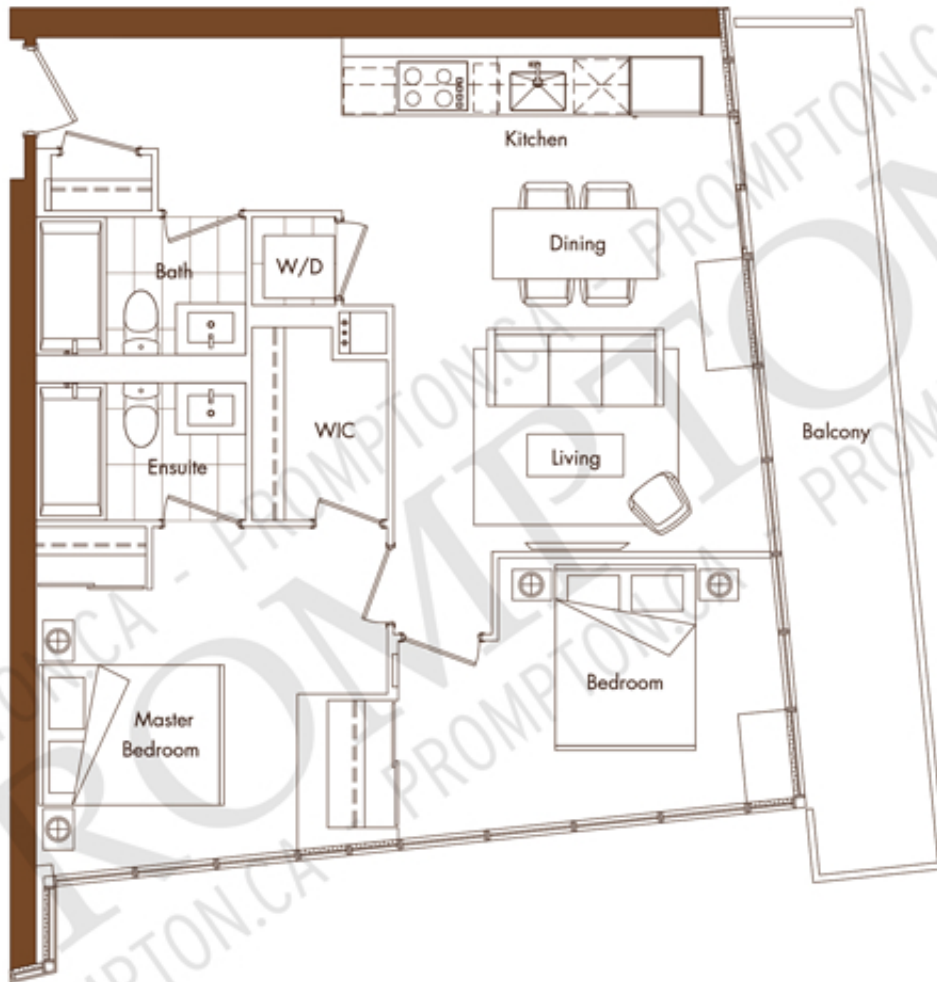

Suite Area: 793 s.f. / Balcony Area: 155 s.f. / Total Area: 948 s.f.

2 BEDROOM

The developer reserves the right to make minor revisions to interior wall locations and exterior window system. All materials and drawings are approximate. Information is subject to change without notice. Actual square footage may vary from the stated floor plan. Furniture and upgrades shown on plans are for illustration purposes only and are not included. E. & O. E.