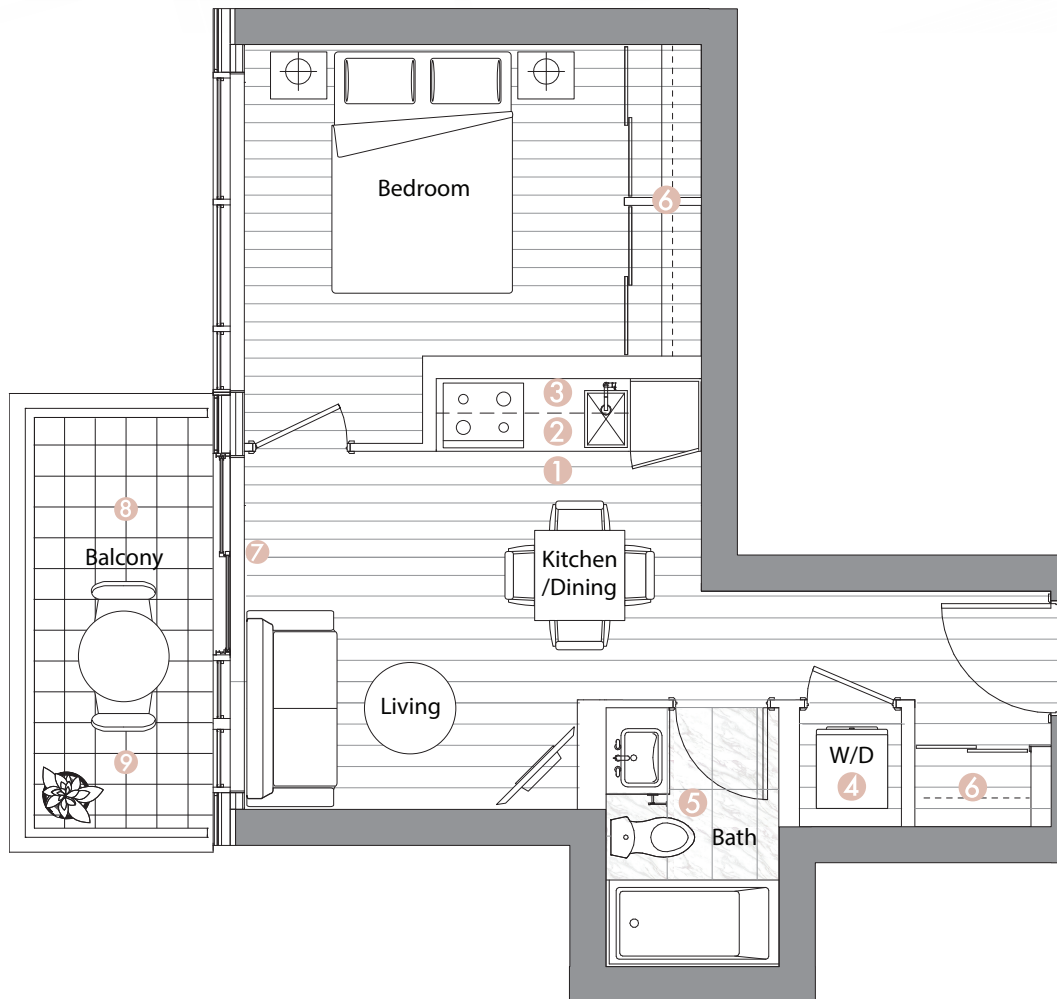

Exterior features

- ⑧ Radiant Ceiling Heaters
- ⑨ Composite Wood Decking