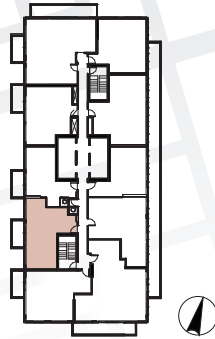

Suite 08 • (11/F - 50/F) Two Bedroom

Enclosed Area :
603 sq.ft.

Balcony Area :
60 sq.ft.

Total Area : 663 sq.ft.