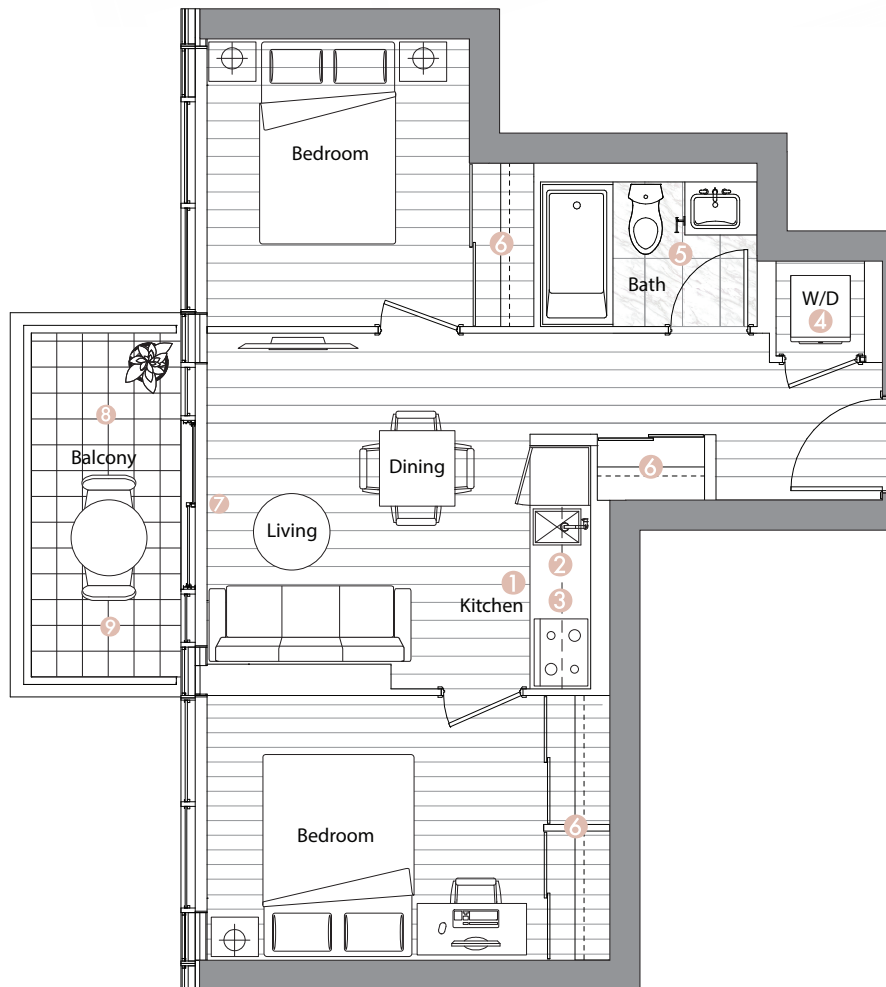

Exterior features

- 8 Radiant Ceiling Heaters
- 9 Composite Wood Decking