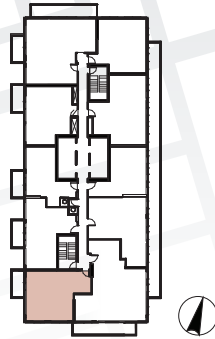

Suite 07 • (11/F - 50/F) Two Bedroom

Enclosed Area :
638 sq.ft.

Balcony Area :
60 sq.ft.

Total Area : 698 sq.ft.