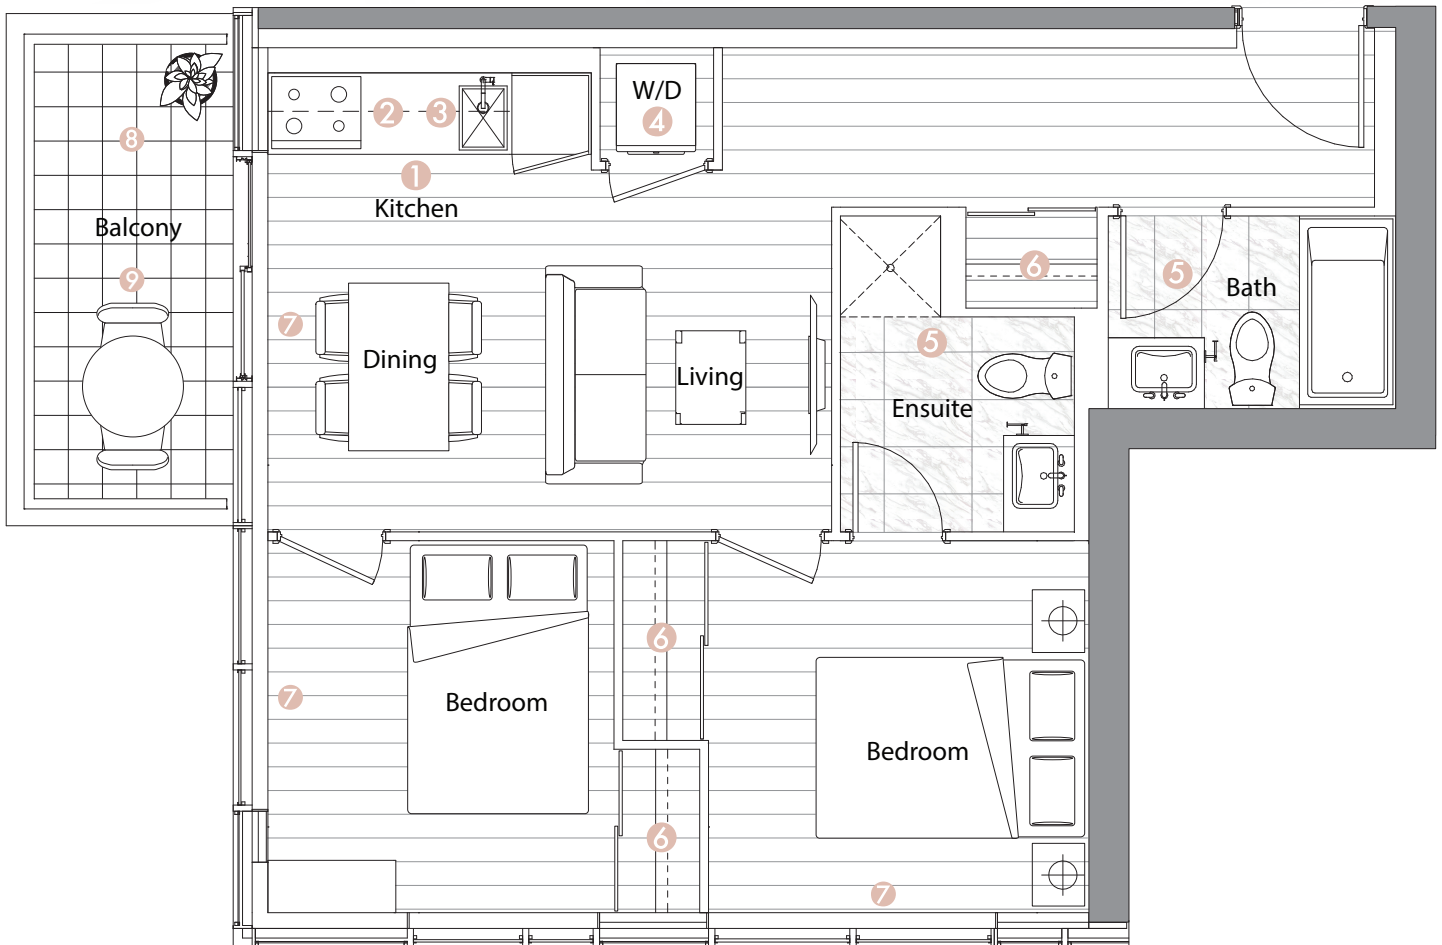

Exterior features

- ⑧ Radiant Ceiling Heaters
- ⑨ Composite Wood Decking