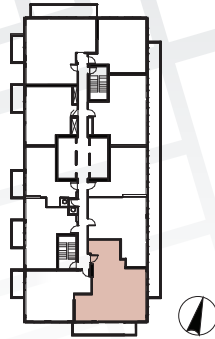

Interior features

- ① Miele Appliances
- ② Kitchen Storage Organizer
- ③ Blum Kitchen Hardware
- ④ Miele Washer/Dryer
- ⑤ Kohler/Grohe Bathroom Plumbing Fixtures
- ⑥ Closet Organizer System
- ⑦ Roller - Shades

Exterior features

- ⑧ Radiant Ceiling Heaters
- ⑨ Composite Wood Decking

Suite 06 • (11/F - 50/F) Three Bedroom

Enclosed Area :
935 sq.ft.

Balcony Area :
65 sq.ft.

Total Area : 1138 sq.ft.