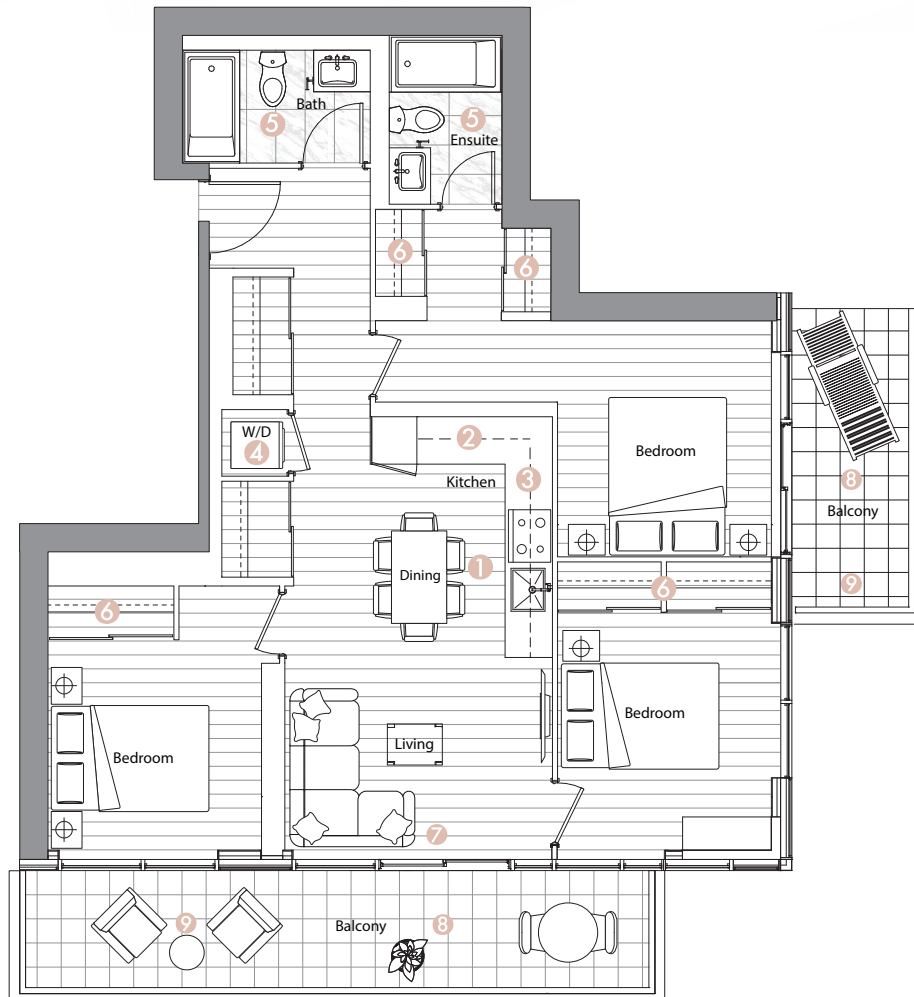

Interior features

- ① Miele Appliances
- ② Kitchen Storage Organizer
- ③ Blum Kitchen Hardware
- ④ Miele Washer/Dryer
- ⑤ Kohler/Grohe Bathroom Plumbing Fixtures
- ⑥ Closet Organizer System
- ⑦ Roller - Shades

Exterior features

- ⑧ Radiant Ceiling Heaters
- ⑨ Composite Wood Decking

Suite 06 • (11/F - 50/F) Three Bedroom

Enclosed Area :
935 sq.ft.

Balcony Area :
65 sq.ft.

Total Area : 1138 sq.ft.