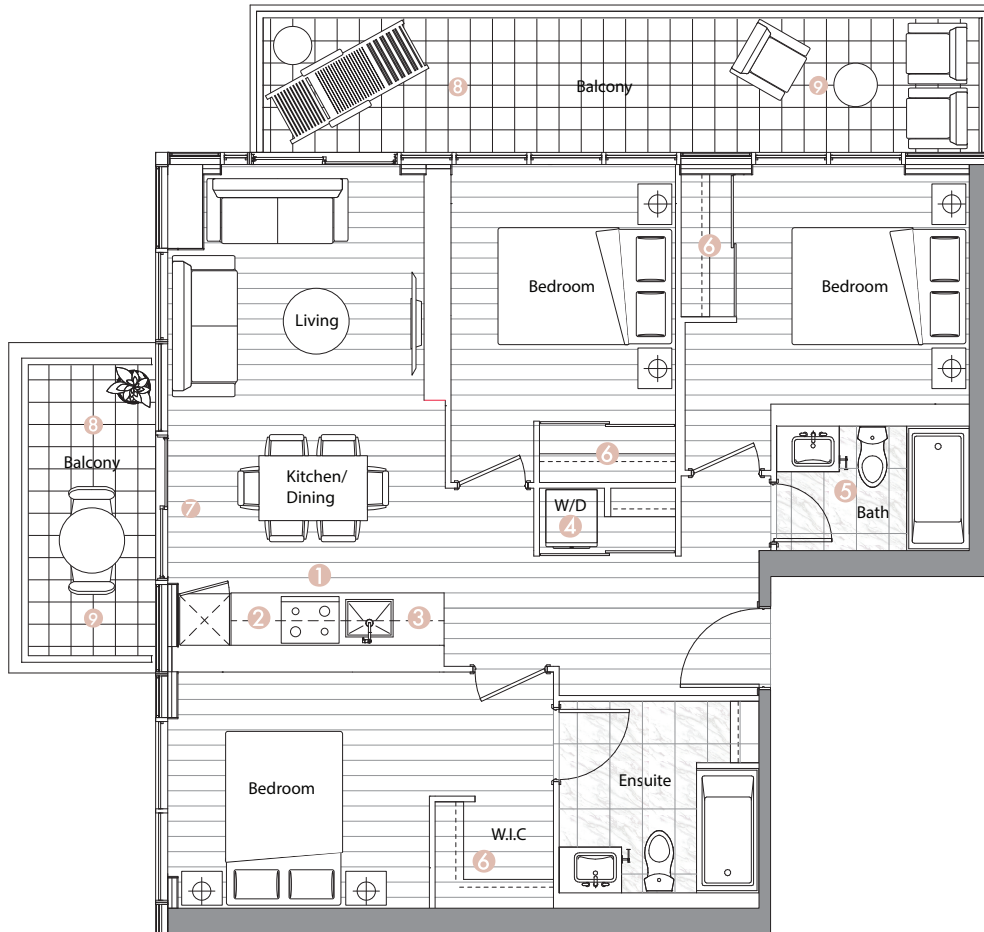

Exterior features

- 8 Radiant Ceiling Heaters
- 9 Composite Wood Decking