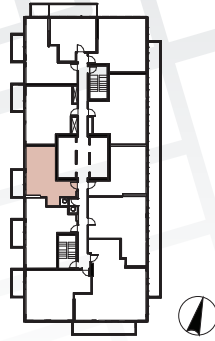

## Suite 09 • (6/F - 10/F) One Bedroom

Enclosed Area :  
475 sq.ft.

Balcony Area :  
60 sq.ft.

Total Area : 535 sq.ft.

### Interior features

- ① Miele Appliances
- ② Kitchen Storage Organizer
- ③ Blum Kitchen Hardware
- ④ Miele Washer/Dryer
- ⑤ Kohler/Grohe Bathroom Plumbing Fixtures
- ⑥ Closet Organizer System
- ⑦ Roller - Shades