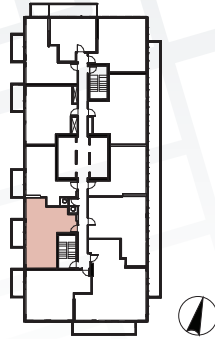

Suite 08 • (6/F - 10/F)
Two Bedroom

Enclosed Area :
 603 sq.ft.

Balcony Area :
 60 sq.ft.

Total Area : 663 sq.ft.

Interior features

- ① Miele Appliances
- ② Kitchen Storage Organizer
- ③ Blum Kitchen Hardware
- ④ Miele Washer/Dryer
- ⑤ Kohler/Grohe Bathroom Plumbing Fixtures
- ⑥ Closet Organizer System
- ⑦ Roller - Shades