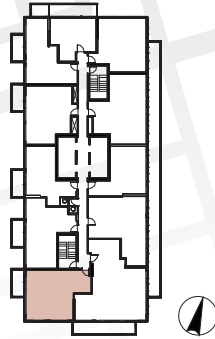

Suite 07 • (6/F - 10/F)
Two Bedroom

Enclosed Area :
 638 sq.ft.

Balcony Area :
 60 sq.ft.

Total Area : 698 sq.ft.

Interior features

- ① Miele Appliances
- ② Kitchen Storage Organizer
- ③ Blum Kitchen Hardware
- ④ Miele Washer/Dryer
- ⑤ Kohler/Grohe Bathroom Plumbing Fixtures
- ⑥ Closet Organizer System
- ⑦ Roller - Shades