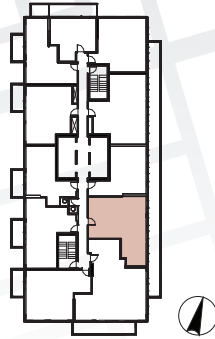

Suite 05 • (6/F - 10/F) Two Bedroom

Enclosed Area :
698 sq.ft.

Balcony Area :
167 sq.ft.

Total Area : 865 sq.ft.

Interior features

- ① Miele Appliances
- ② Kitchen Storage Organizer
- ③ Blum Kitchen Hardware
- ④ Miele Washer/Dryer
- ⑤ Kohler/Grohe Bathroom Plumbing Fixtures
- ⑥ Closet Organizer System
- ⑦ Roller - Shades