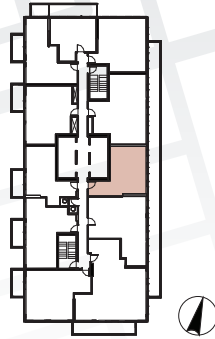

## Suite 03 • (6/F - 10/F) One Bedroom

Enclosed Area :  
493sq.ft.

Balcony Area :  
115 sq.ft.

Total Area : 608 sq.ft.

### Interior features

- ① Miele Appliances
- ② Kitchen Storage Organizer
- ③ Blum Kitchen Hardware
- ④ Miele Washer/Dryer
- ⑤ Kohler/Grohe Bathroom Plumbing Fixtures
- ⑥ Closet Organizer System
- ⑦ Roller - Shades