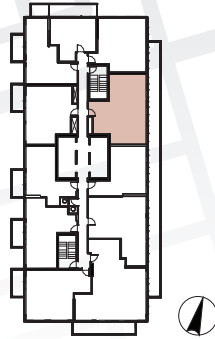

Suite 02 • (6/F - 10/F)
Two Bedroom

Enclosed Area :
 745sq.ft.

Balcony Area :
 167 sq.ft.

Total Area : 912 sq.ft.

Interior features

- ① Miele Appliances
- ② Kitchen Storage Organizer
- ③ Blum Kitchen Hardware
- ④ Miele Washer/Dryer
- ⑤ Kohler/Grohe Bathroom Plumbing Fixtures
- ⑥ Closet Organizer System
- ⑦ Roller - Shades