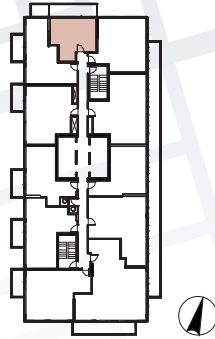

Suite 12 • (6/F - 10/F) Studio

Enclosed Area :
382 sq.ft.

Balcony Area :
108 sq.ft.

Total Area : 490 sq.ft.

Interior features

- ① Miele Appliances
- ② Kitchen Storage Organizer
- ③ Blum Kitchen Hardware
- ④ Miele Washer/Dryer
- ⑤ Kohler/Grohe Bathroom Plumbing Fixtures
- ⑥ Closet Organizer System
- ⑦ Roller - Shades