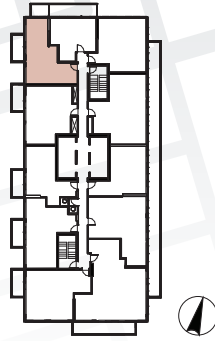

## Suite 11 • (6/F - 10/F) One Bedroom

Enclosed Area :  
525 sq.ft.

Balcony Area :  
93 sq.ft.

Total Area : 618 sq.ft.

### Interior features

- ① Miele Appliances
- ② Kitchen Storage Organizer
- ③ Blum Kitchen Hardware
- ④ Miele Washer/Dryer
- ⑤ Kohler/Grohe Bathroom Plumbing Fixtures
- ⑥ Closet Organizer System
- ⑦ Roller - Shades