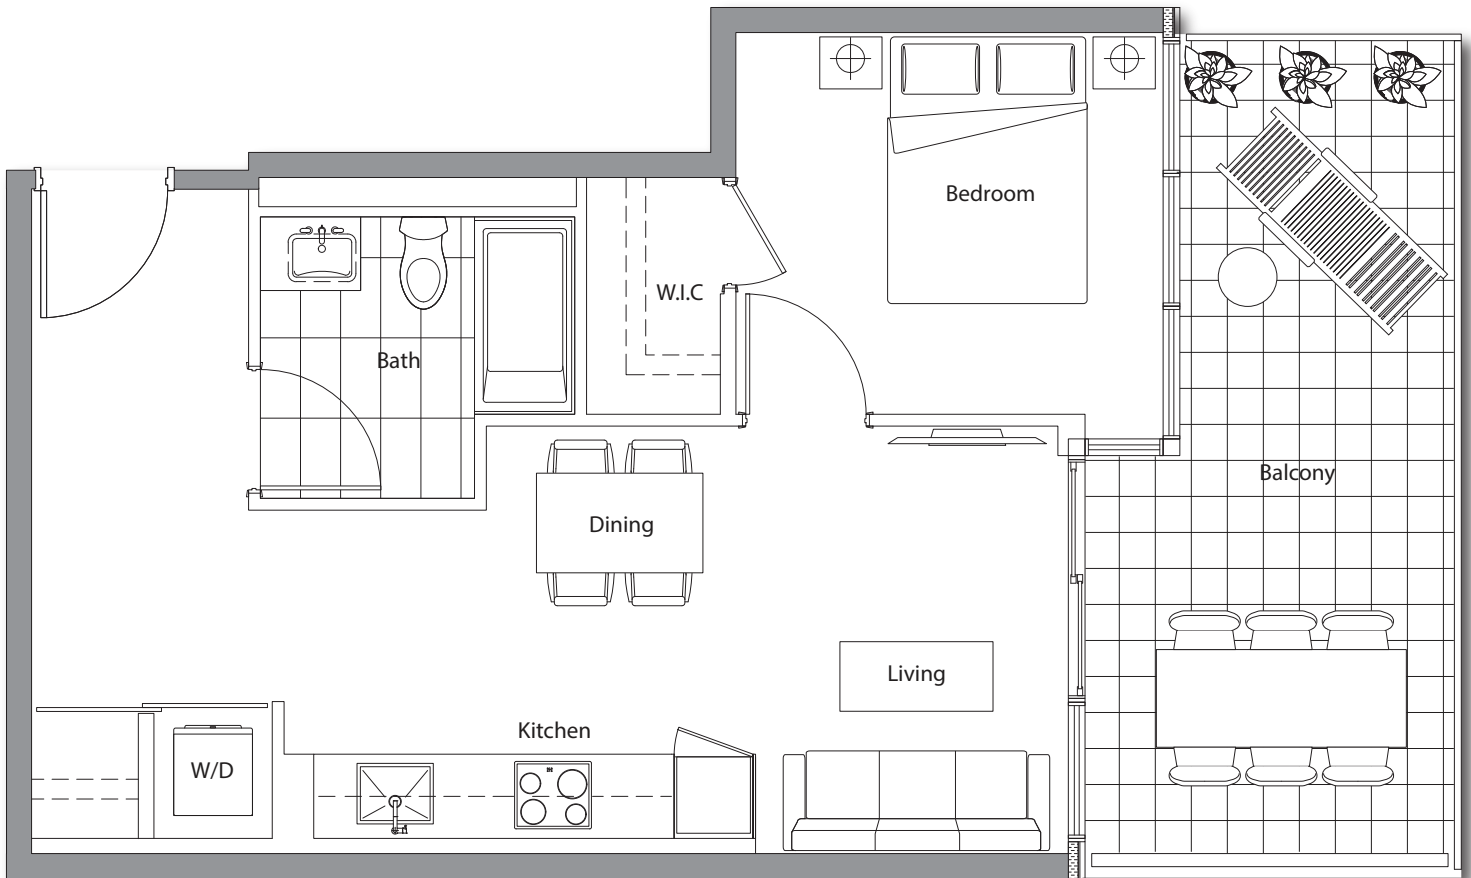

SAISONS

EAST TOWER

15

1 BEDROOM

TOTAL AREA 693 SQ.FT.

530 SQ.FT.
INDOOR AREA

163 SQ.FT.
OUTDOOR AREA

OUTDOOR LIVING ROOM FEATURES

- Radiant ceiling heater
- Balcony lights
- Wood-grain soffit ceiling treatment
- Composite wood decking

The developer reserves the right to make minor revisions to interior wall locations and exterior window system. All materials and drawings are approximate. Information is subject to change without notice. Actual square footage may vary from the stated floorplan. Furniture and upgrades shown on plans are for illustration purposes only and are not included. E.&O.E.