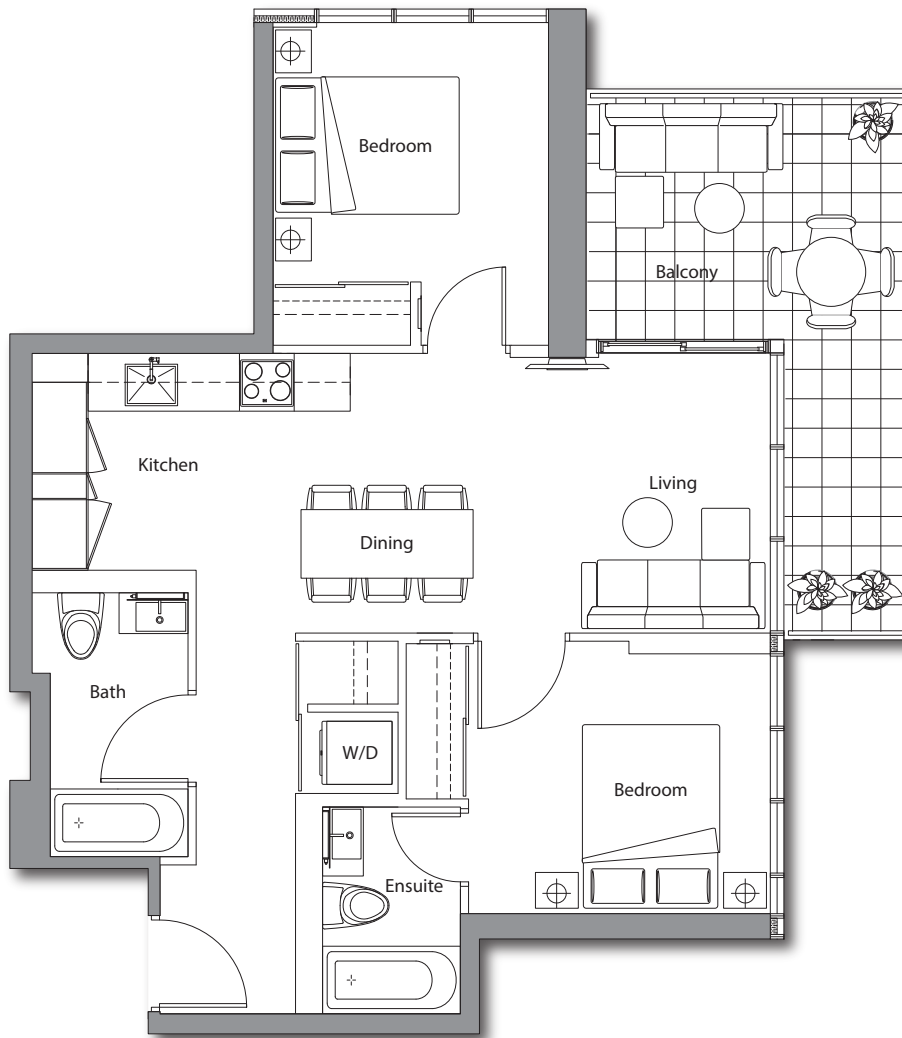

SAISONS

EAST TOWER

12

2 BEDROOM

TOTAL AREA 898 SQ.FT.

760 SQ.FT.
INDOOR AREA

138 SQ.FT.
OUTDOOR AREA

OUTDOOR LIVING ROOM FEATURES

- Radiant ceiling heater
- Balcony lights
- Wood-grain soffit ceiling treatment
- Composite wood decking

The developer reserves the right to make minor revisions to interior wall locations and exterior window system. All materials and drawings are approximate. Information is subject to change without notice. Actual square footage may vary from the stated floorplan. Furniture and upgrades shown on plans are for illustration purposes only and are not included. E.&O.E.