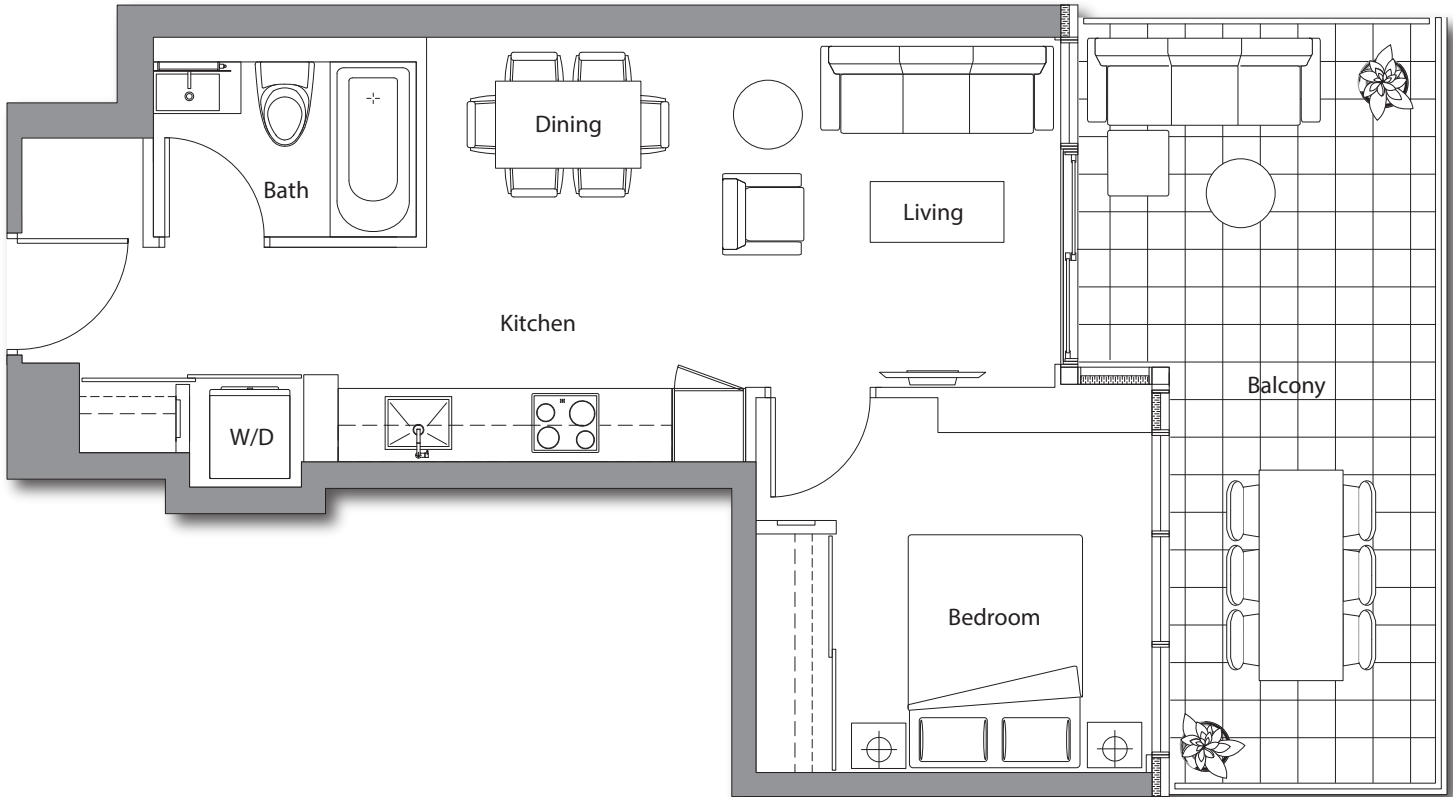

SAISONS

EAST TOWER

11

1 BEDROOM

TOTAL AREA 703 SQ.FT.

505 SQ.FT.
INDOOR AREA

198 SQ.FT.
OUTDOOR AREA

OUTDOOR LIVING ROOM FEATURES