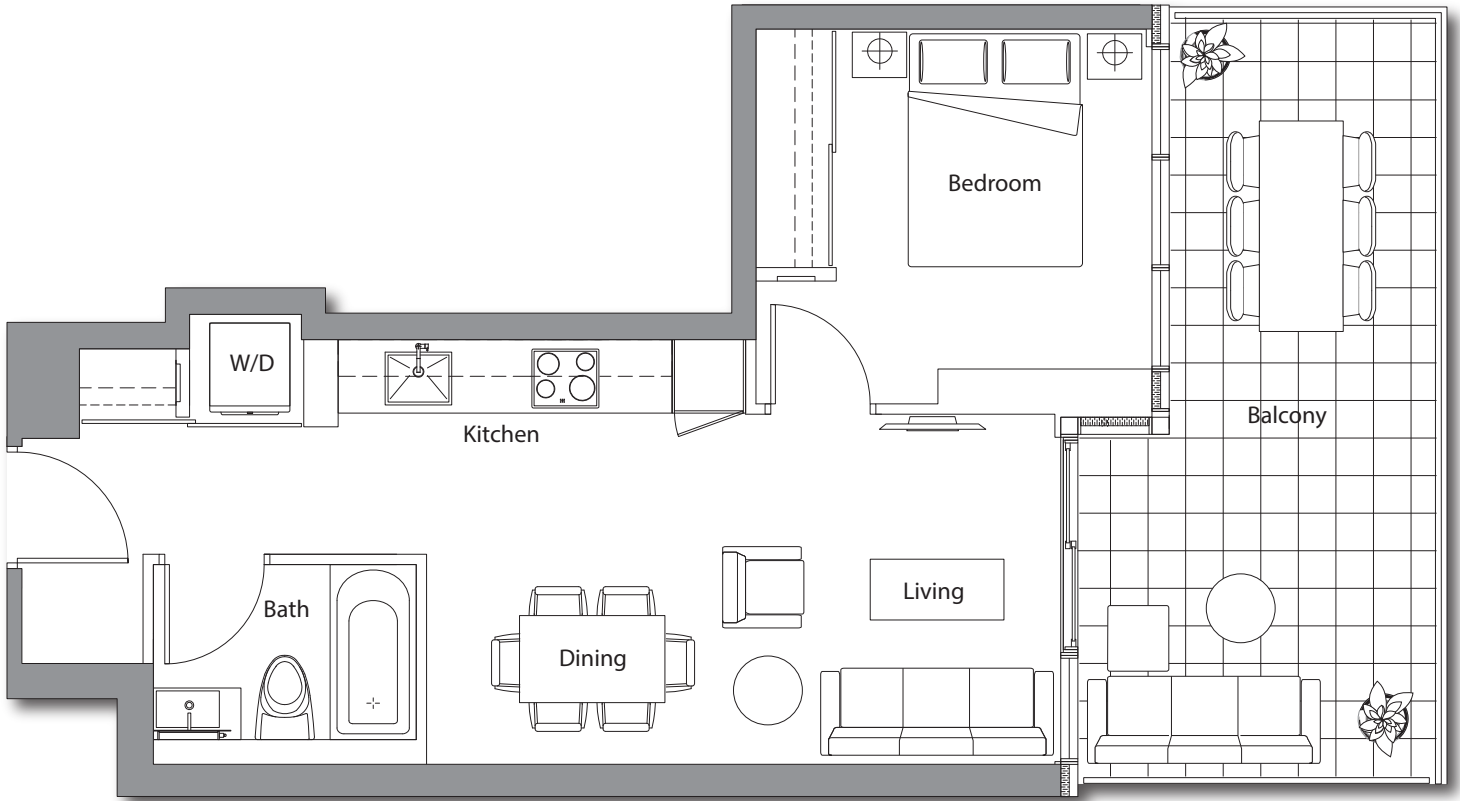

# SAISONS

## EAST TOWER

## 1 BEDROOM

<b>TOTAL AREA</b>	<b>703 SQ.FT.</b>
505 SQ.FT. INDOOR AREA	198 SQ.FT. OUTDOOR AREA