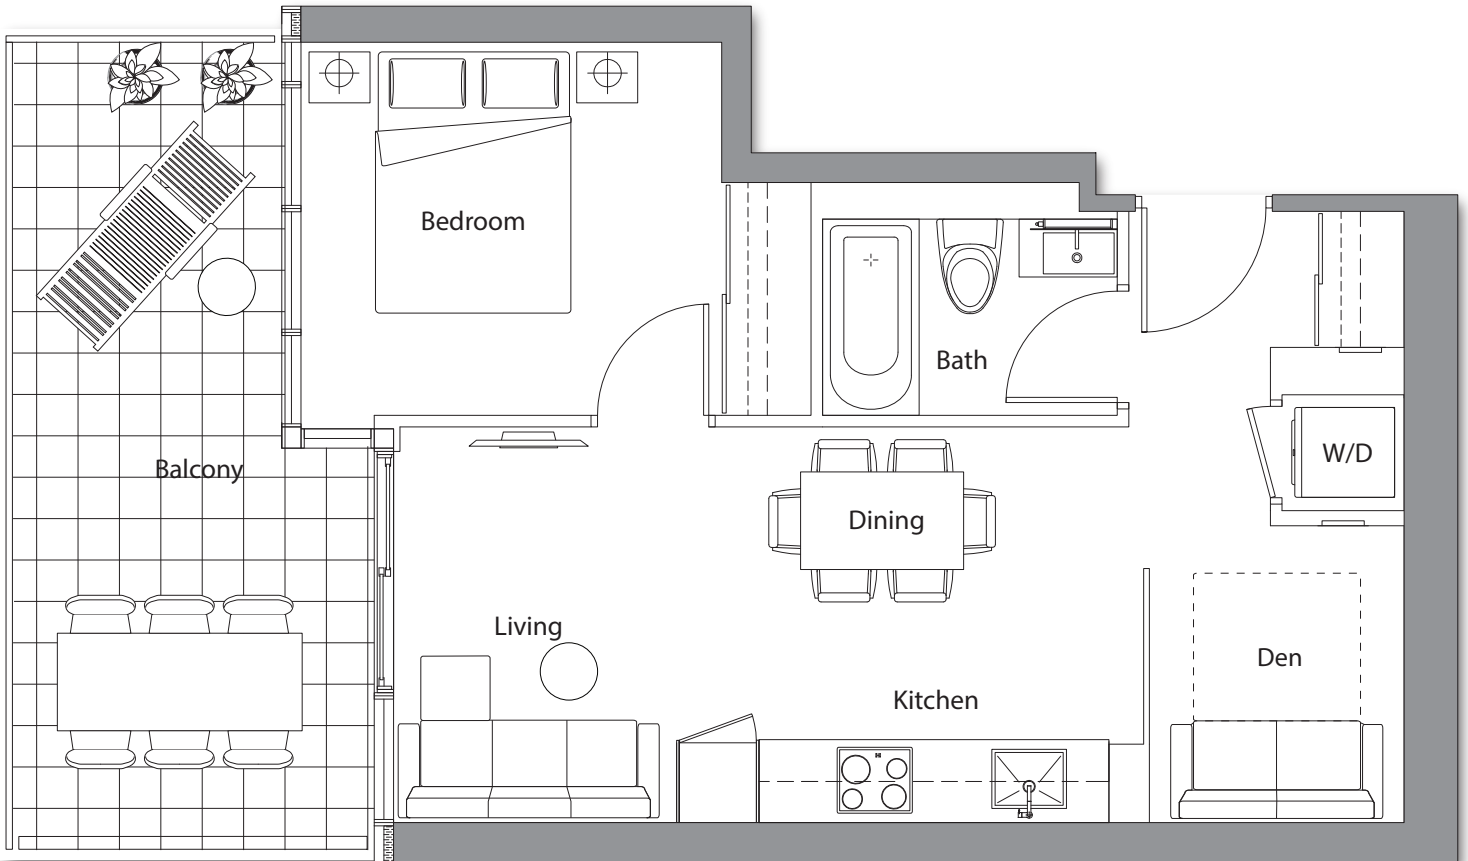

SAISONS

EAST TOWER

08

1 BEDROOM + DEN

TOTAL AREA 693 SQ.FT.

530 SQ.FT.
INDOOR AREA

163 SQ.FT.
OUTDOOR AREA

OUTDOOR LIVING ROOM FEATURES