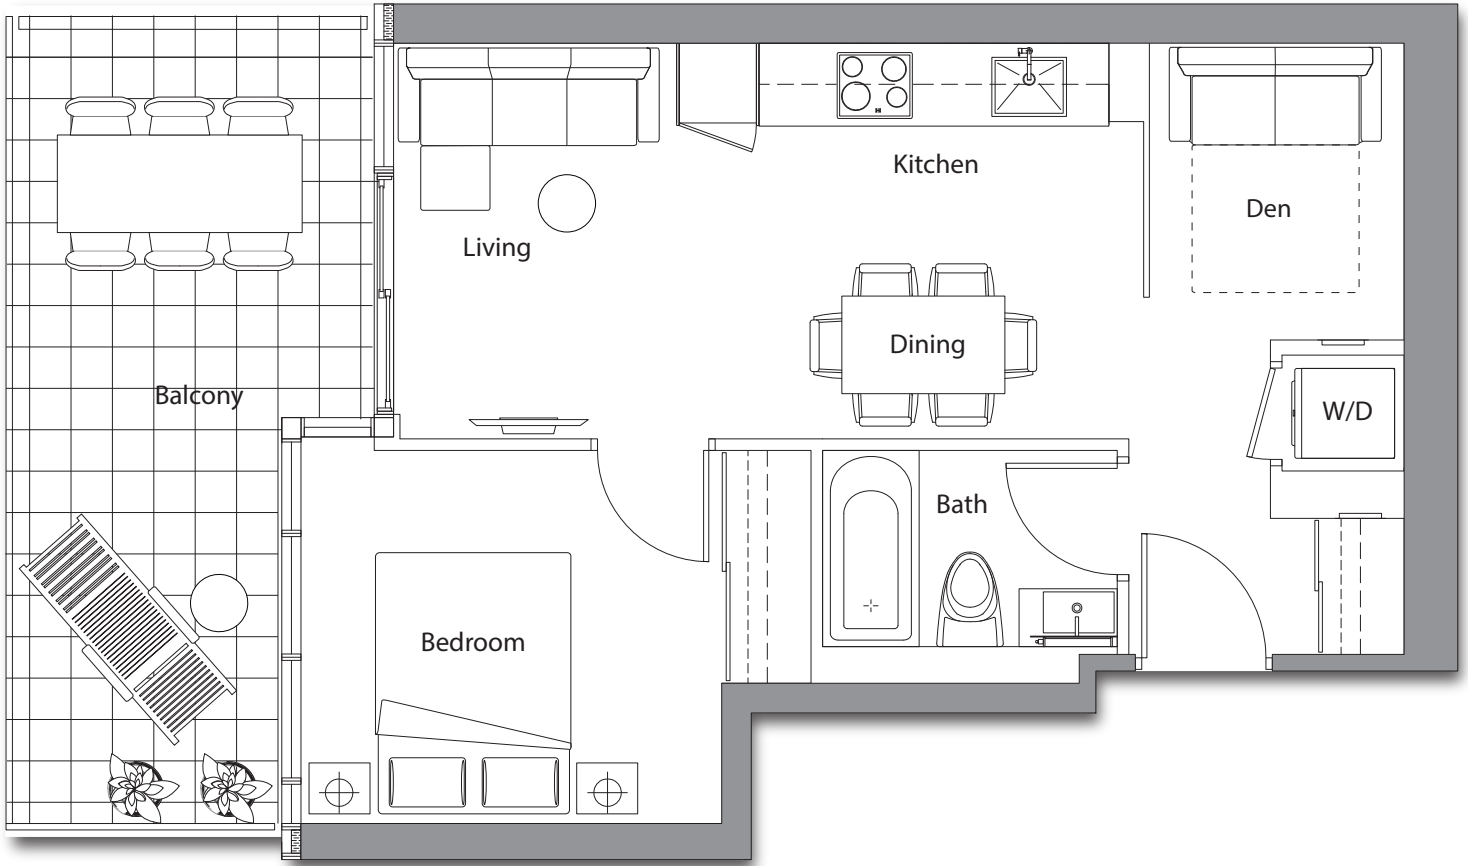

SAISONS

EAST TOWER

07

1 BEDROOM + DEN

TOTAL AREA 693 SQ.FT.

530 SQ.FT.
INDOOR AREA

163 SQ.FT.
OUTDOOR AREA

OUTDOOR LIVING ROOM FEATURES