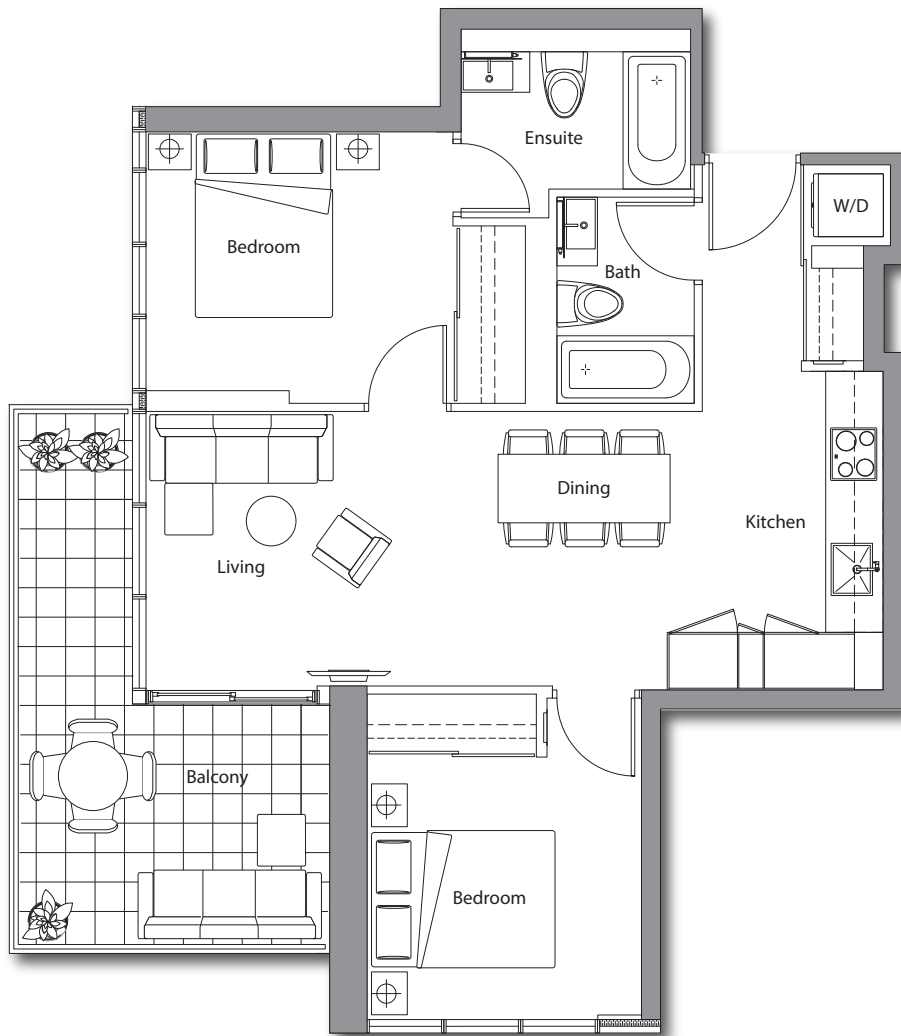

SAISONS

EAST TOWER

06

2 BEDROOM

TOTAL AREA 893 SQ.FT.

755 SQ.FT.
INDOOR AREA

138 SQ.FT.
OUTDOOR AREA

OUTDOOR LIVING ROOM FEATURES