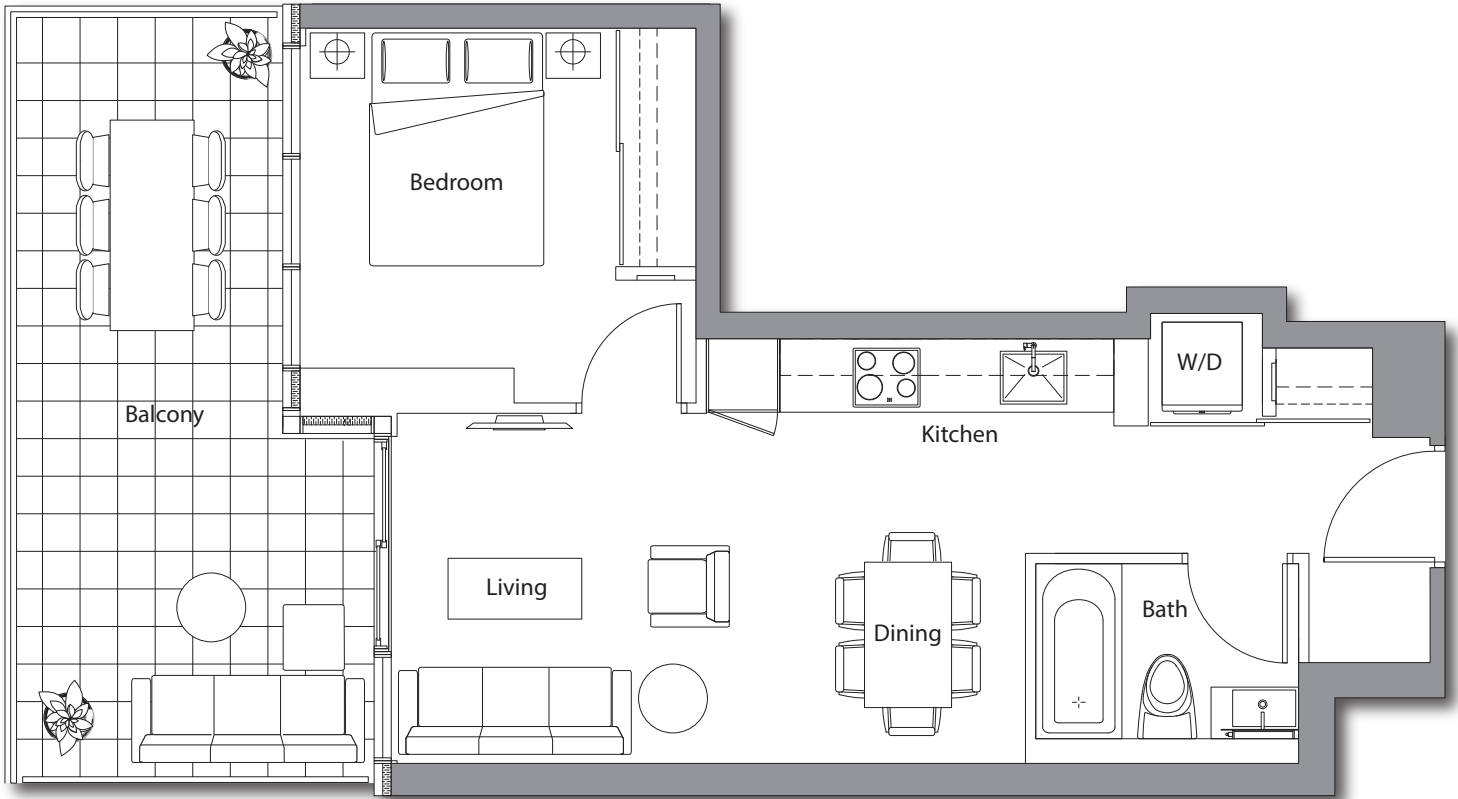

SAISONS

EAST TOWER

05

1 BEDROOM

TOTAL AREA 703 SQ.FT.

505 SQ.FT.
INDOOR AREA

198 SQ.FT.
OUTDOOR AREA

OUTDOOR LIVING ROOM FEATURES

- Radiant ceiling heater
- Balcony lights
- Wood-grain soffit ceiling treatment
- Composite wood decking

The developer reserves the right to make minor revisions to interior wall locations and exterior window system. All materials and drawings are approximate. Information is subject to change without notice. Actual square footage may vary from the stated floorplan. Furniture and upgrades shown on plans are for illustration purposes only and are not included. E.&O.E.