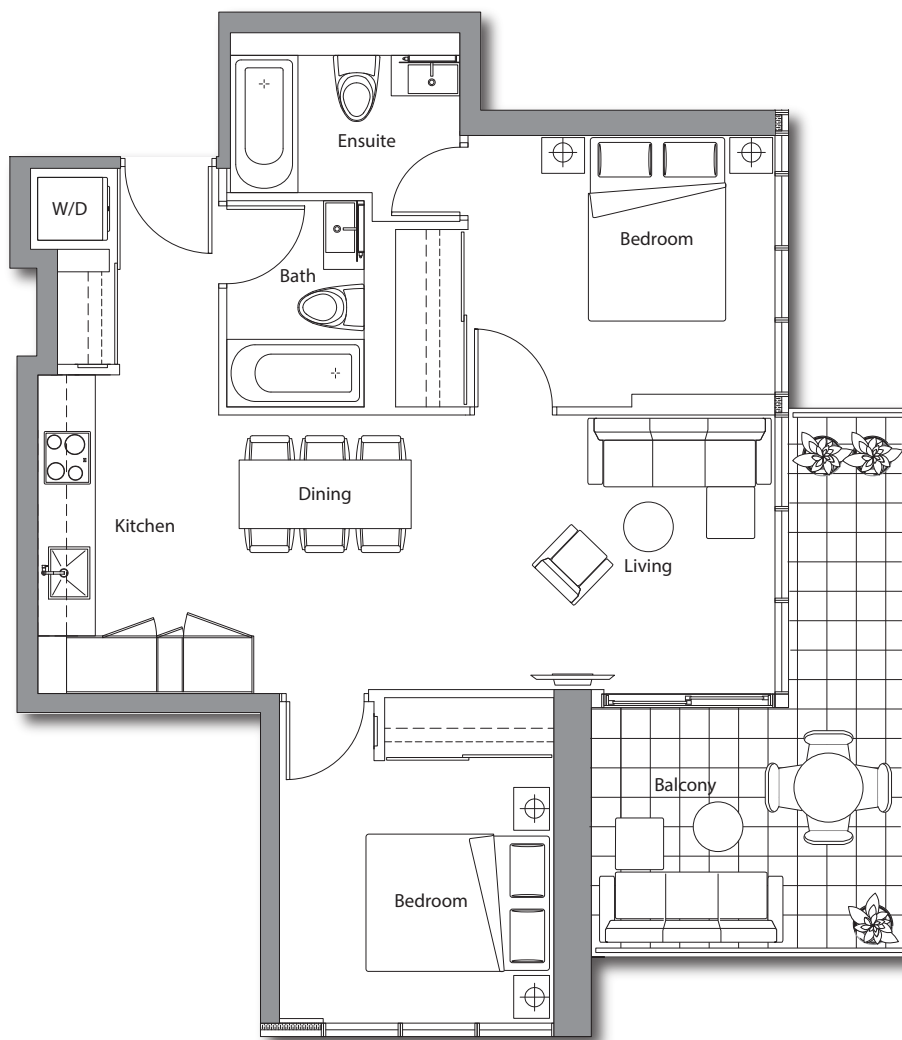

SAISONS

EAST TOWER

02

2 BEDROOM

TOTAL AREA 893 SQ.FT.

755 SQ.FT.
INDOOR AREA

138 SQ.FT.
OUTDOOR AREA

OUTDOOR LIVING ROOM FEATURES

- Radiant ceiling heater
- Balcony lights
- Wood-grain soffit ceiling treatment
- Composite wood decking

The developer reserves the right to make minor revisions to interior wall locations and exterior window system. All materials and drawings are approximate. Information is subject to change without notice. Actual square footage may vary from the stated floorplan. Furniture and upgrades shown on plans are for illustration purposes only and are not included. E.&O.E.