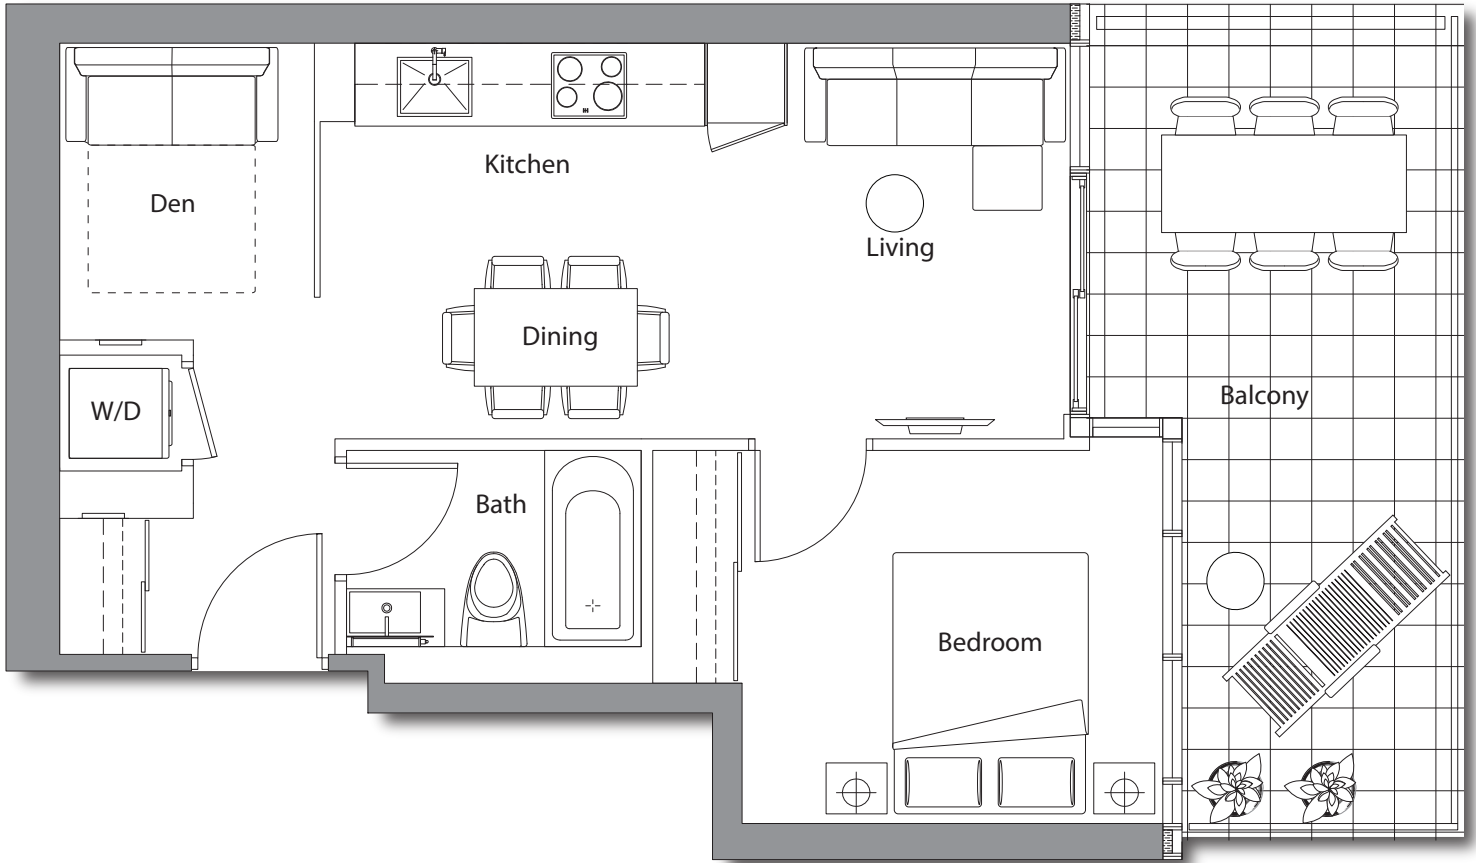

SAISONS

EAST TOWER

01

1 BEDROOM + DEN

TOTAL AREA 693 SQ.FT.

530 SQ.FT.
INDOOR AREA

163 SQ.FT.
OUTDOOR AREA

OUTDOOR LIVING ROOM FEATURES