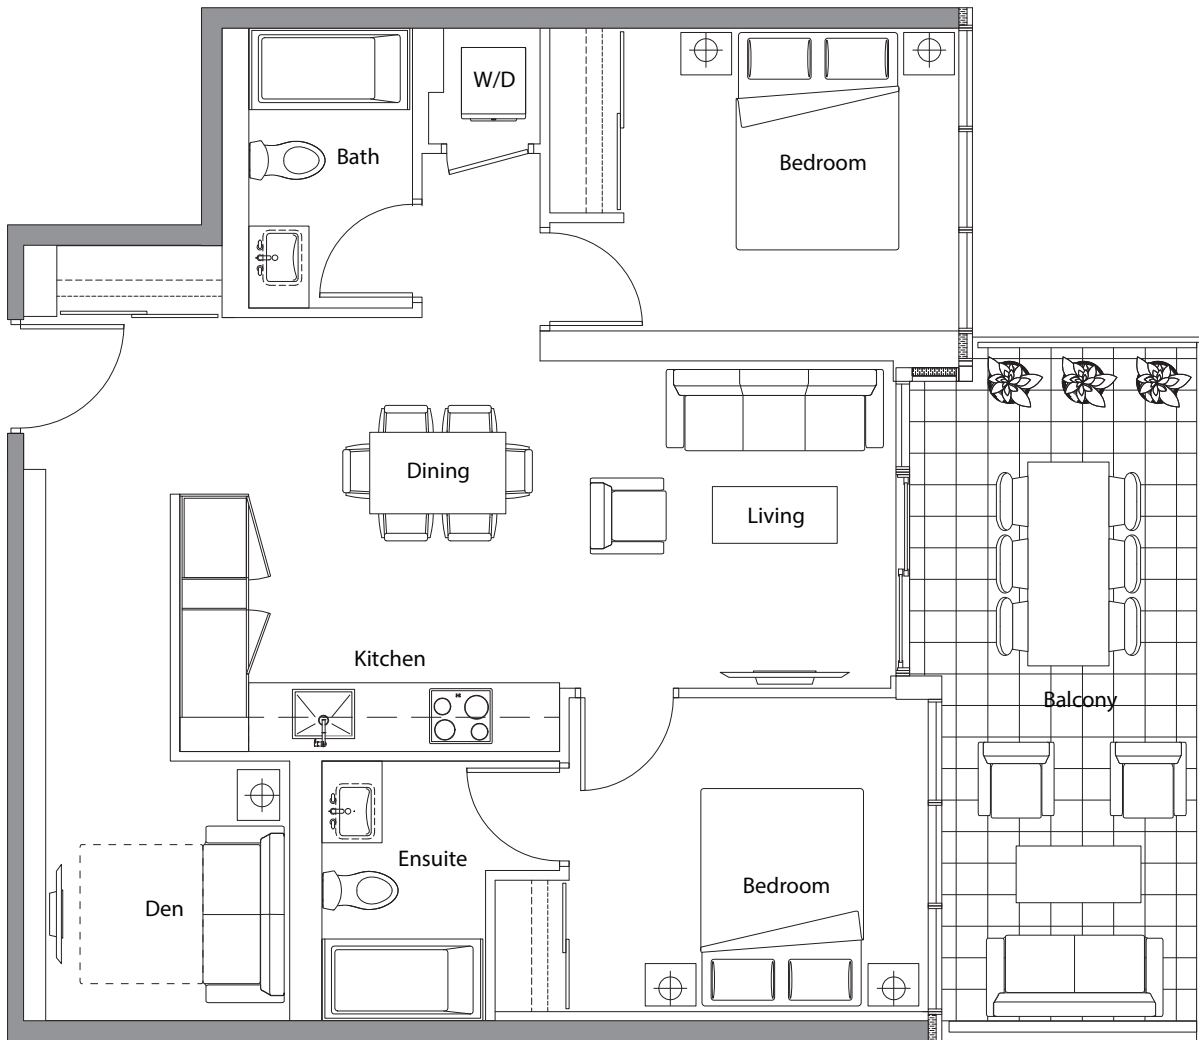

SAISONS

WEST TOWER

09

2 BEDROOM + DEN

TOTAL AREA 1028 SQ.FT.

860 SQ.FT.
INDOOR AREA

168 SQ.FT.
OUTDOOR AREA

OUTDOOR LIVING ROOM FEATURES