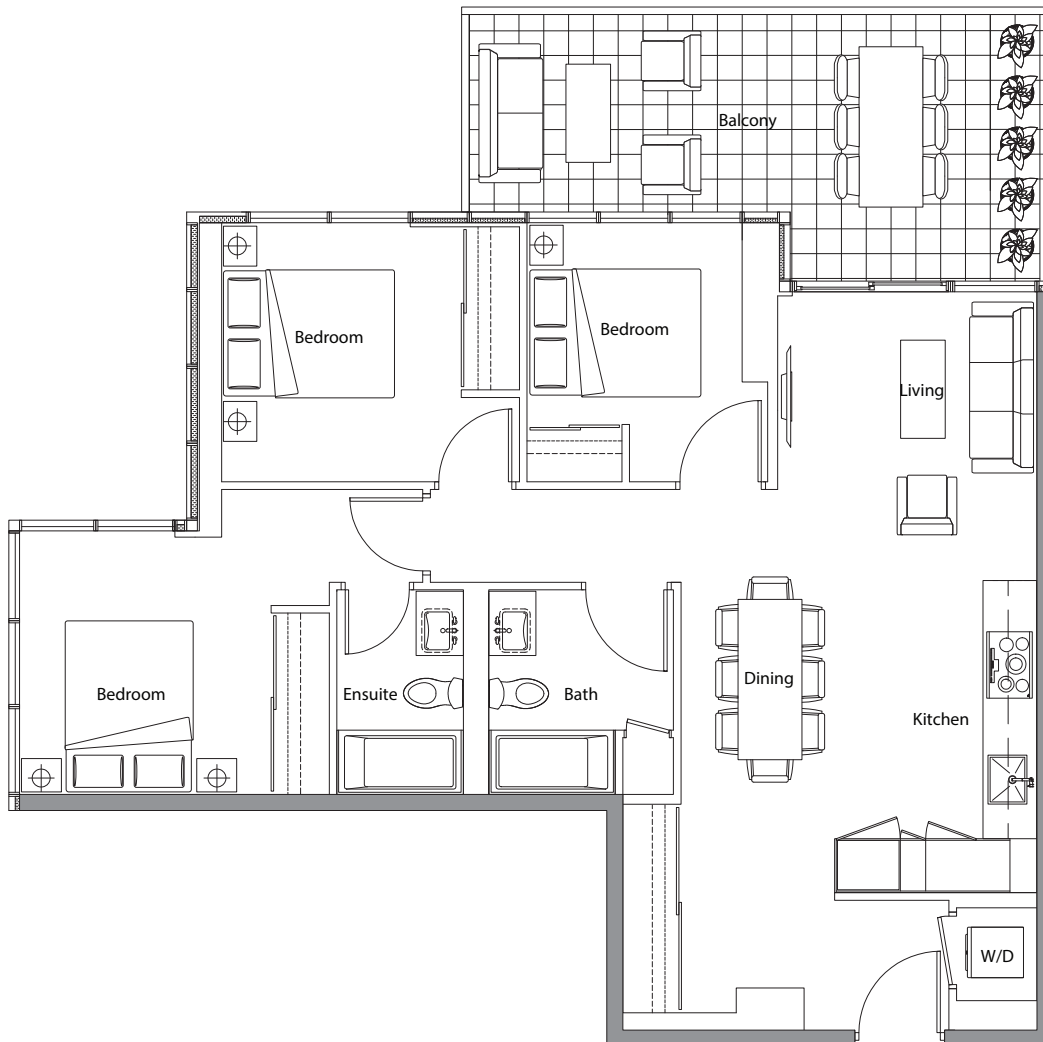

SAISONS

WEST TOWER

07

3 BEDROOM

TOTAL AREA 1186 SQ.FT.

988 SQ.FT.
INDOOR AREA

198 SQ.FT.
OUTDOOR AREA

OUTDOOR LIVING ROOM FEATURES