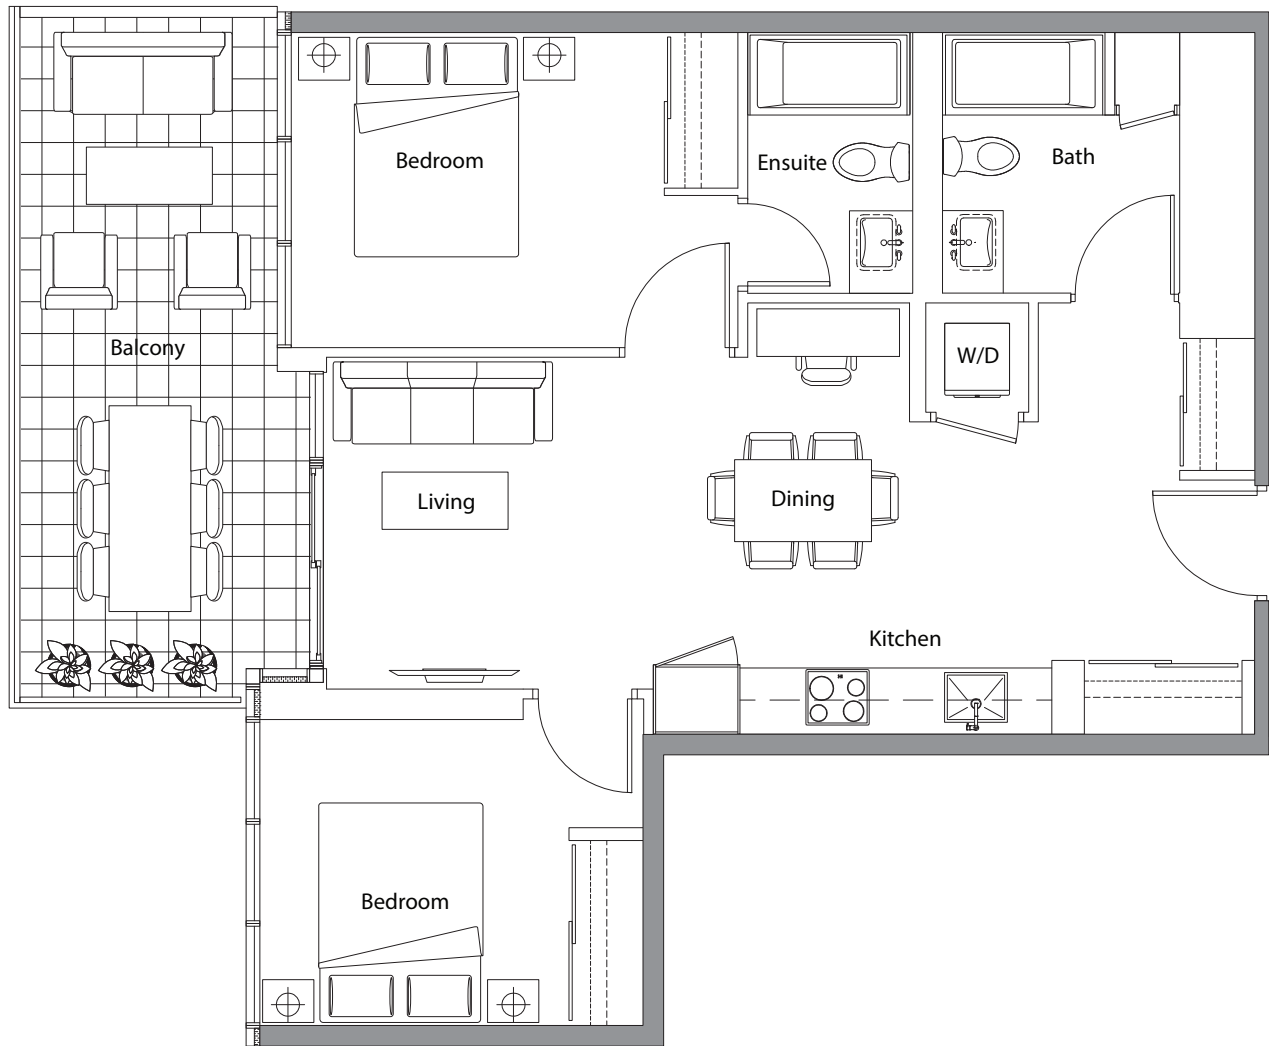

SAISONS

WEST TOWER

05

2 BEDROOM

TOTAL AREA 936 SQ.FT.

768 SQ.FT.
INDOOR AREA

168 SQ.FT.
OUTDOOR AREA

OUTDOOR LIVING ROOM FEATURES

- Radiant ceiling heater
- Balcony lights
- Wood-grain soffit ceiling treatment
- Composite wood decking

The developer reserves the right to make minor revisions to interior wall locations and exterior window system. All materials and drawings are approximate. Information is subject to change without notice. Actual square footage may vary from the stated floorplan. Furniture and upgrades shown on plans are for illustration purposes only and are not included. E.&O.E.