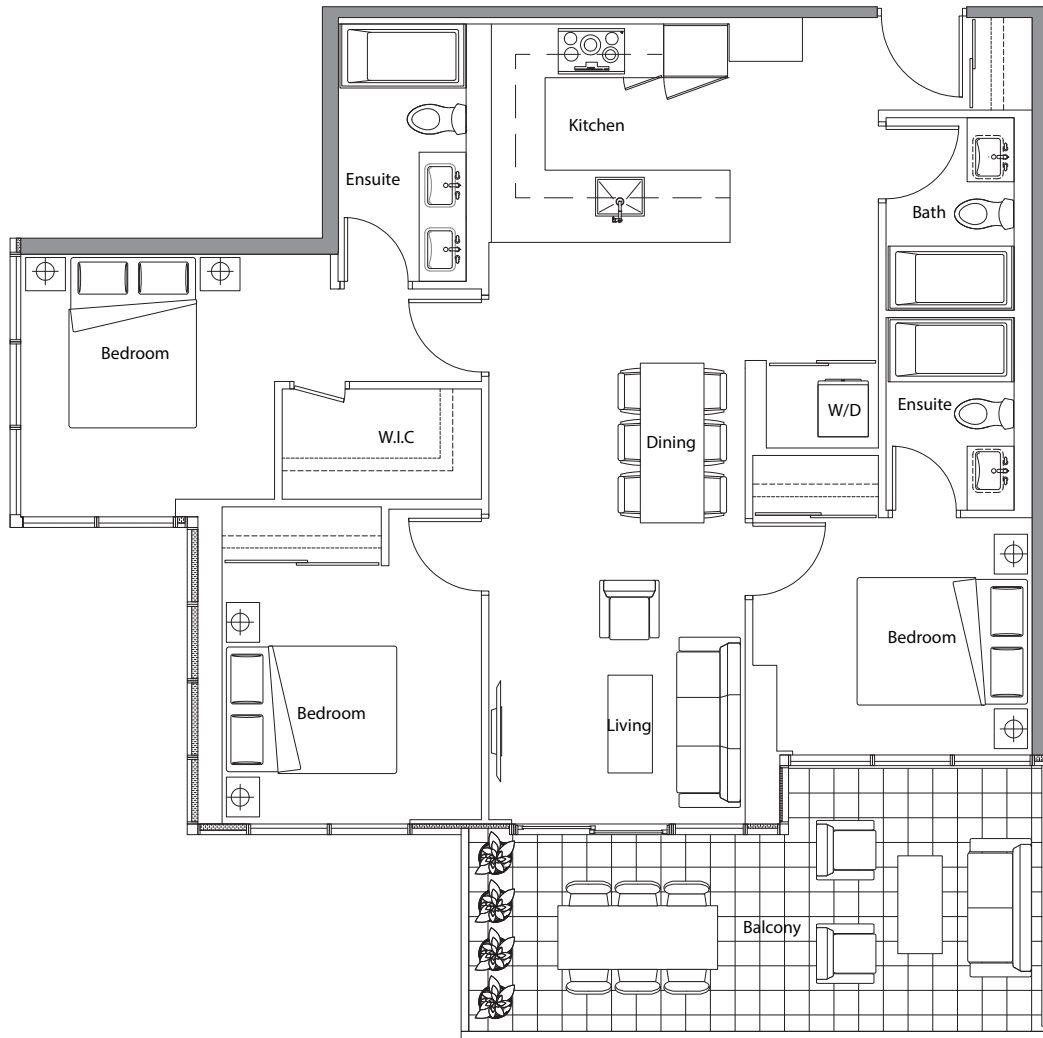

# SAISONS WEST TOWER

# 03

## 3 BEDROOM

TOTAL AREA 1286 SQ.FT.

1088 SQ.FT.  
INDOOR AREA

198 SQ.FT.  
OUTDOOR AREA