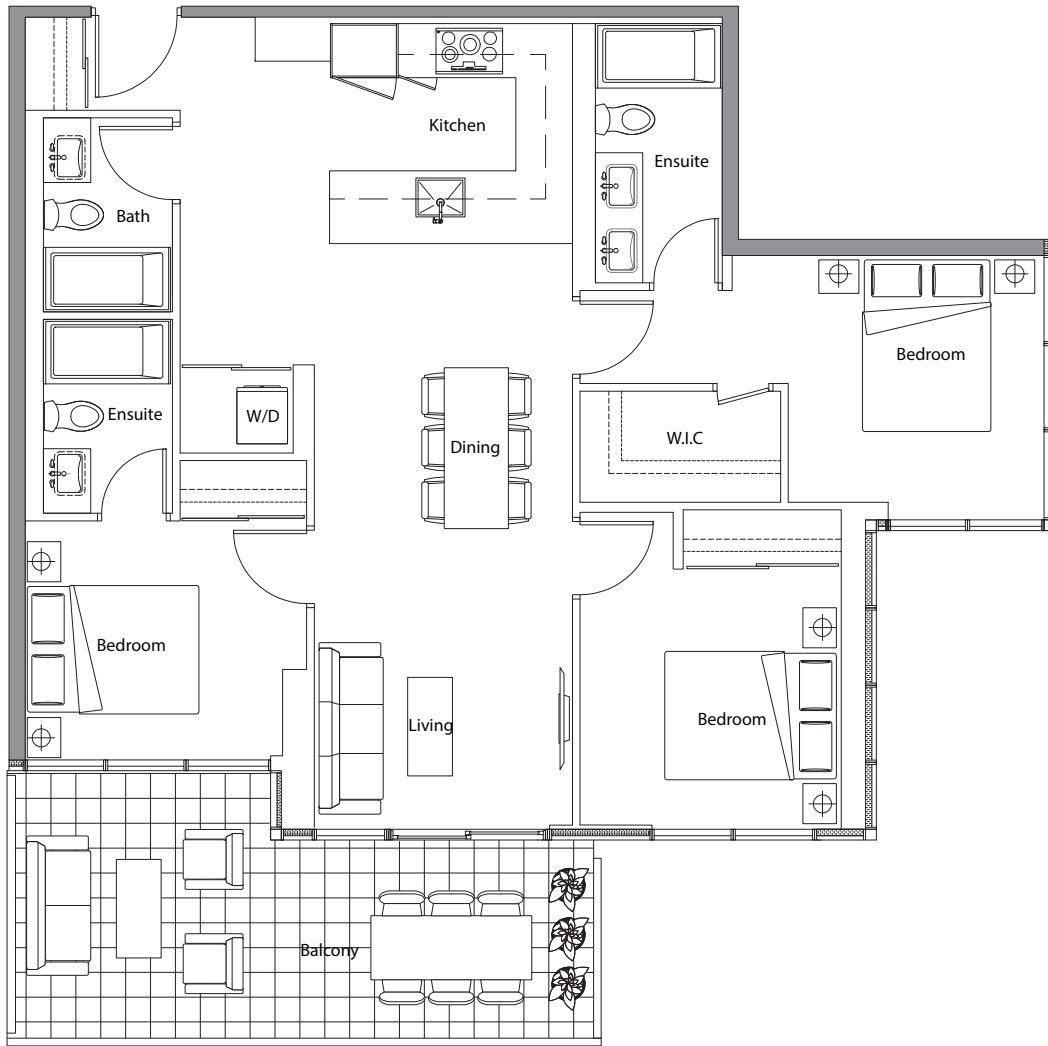

# SAISONS

## WEST TOWER

## 3 BEDROOM

TOTAL AREA 1286 SQ.FT.

1088 SQ.FT.  
INDOOR AREA

198 SQ.FT.  
OUTDOOR AREA