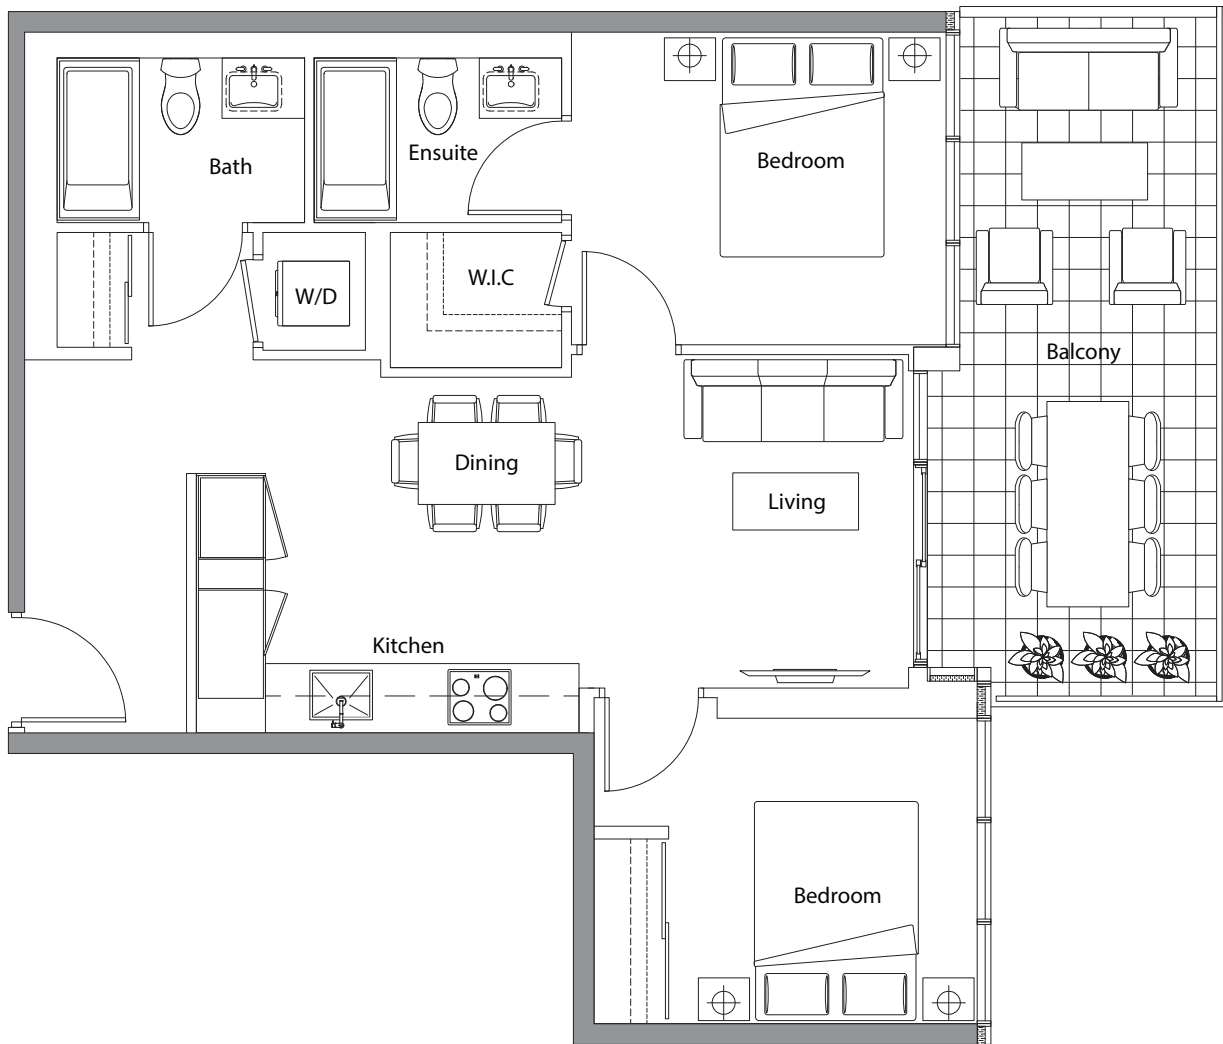

# SAISONS

## WEST TOWER

# 01

## 2 BEDROOM

TOTAL AREA 918 SQ.FT.

750 SQ.FT.  
INDOOR AREA

168 SQ.FT.  
OUTDOOR AREA