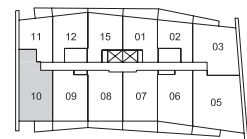

2 BEDROOM + FLEX

10

3/F, 6/F, 8/F

5/F, 7/F, 9/F

Suite Area	898 s.f.	898 s.f.
Terrace/Balcony Area	40 s.f.	57 s.f.
Total Area	938 s.f.	955 s.f.

3/F, 6/F, 8/F

5/F, 7/F, 9/F