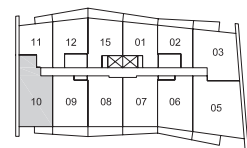

2 BEDROOM + FLEX

10

3/F, 6/F, 8/F

5/F, 7/F, 9/F

Suite Area	898 s.f.	898 s.f.
Terrace/Balcony Area	40 s.f.	57 s.f.
Total Area	938 s.f.	955 s.f.

3/F, 6/F, 8/F

5/F, 7/F, 9/F