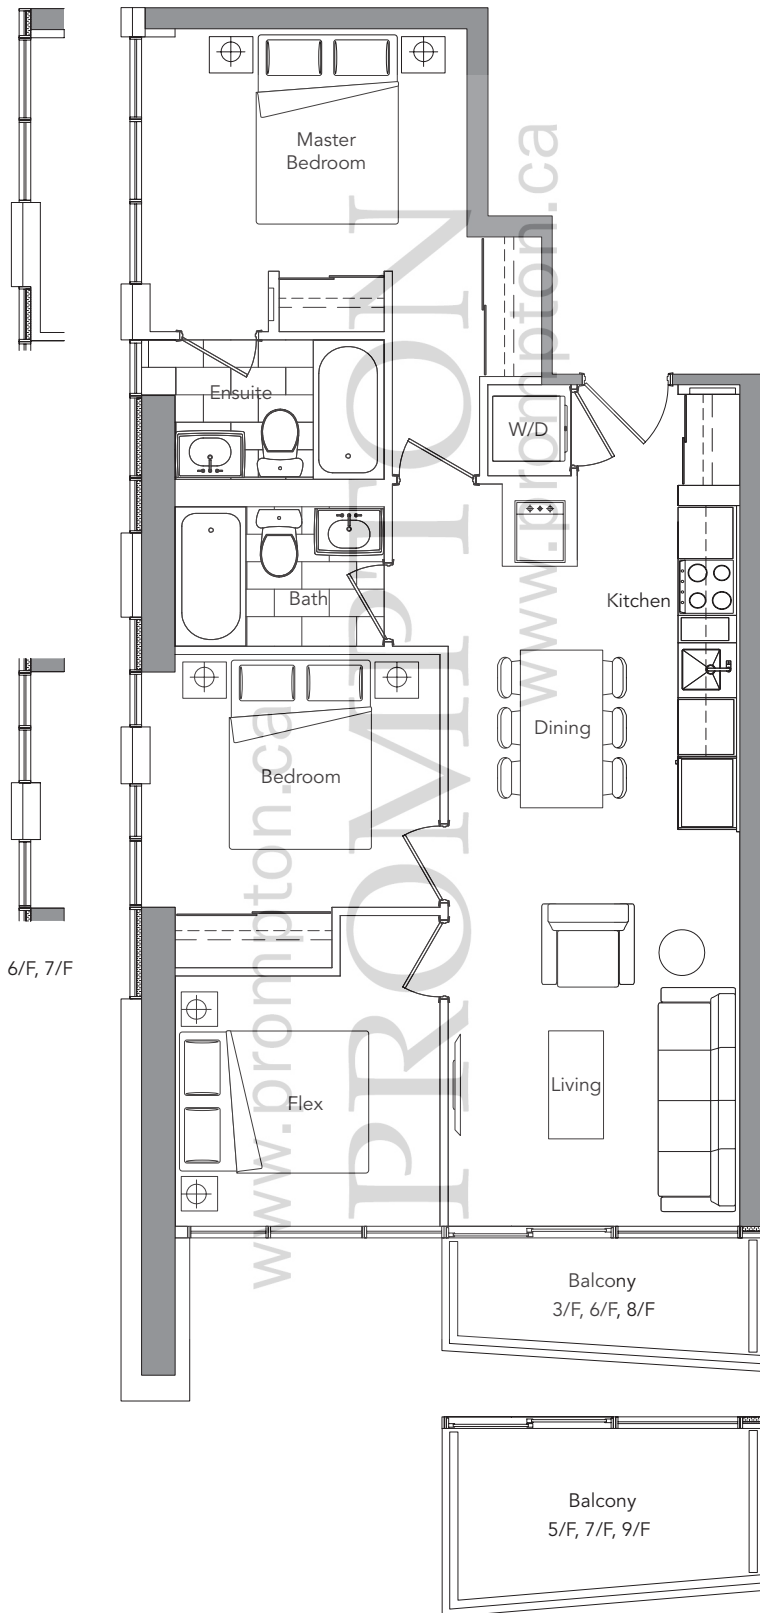

2 BEDROOM + FLEX

10

3/F, 6/F, 8/F

5/F, 7/F, 9/F

Suite Area	898 s.f.	898 s.f.
Terrace/Balcony Area	40 s.f.	57 s.f.
Total Area	938 s.f.	955 s.f.

3/F, 6/F, 8/F

5/F, 7/F, 9/F