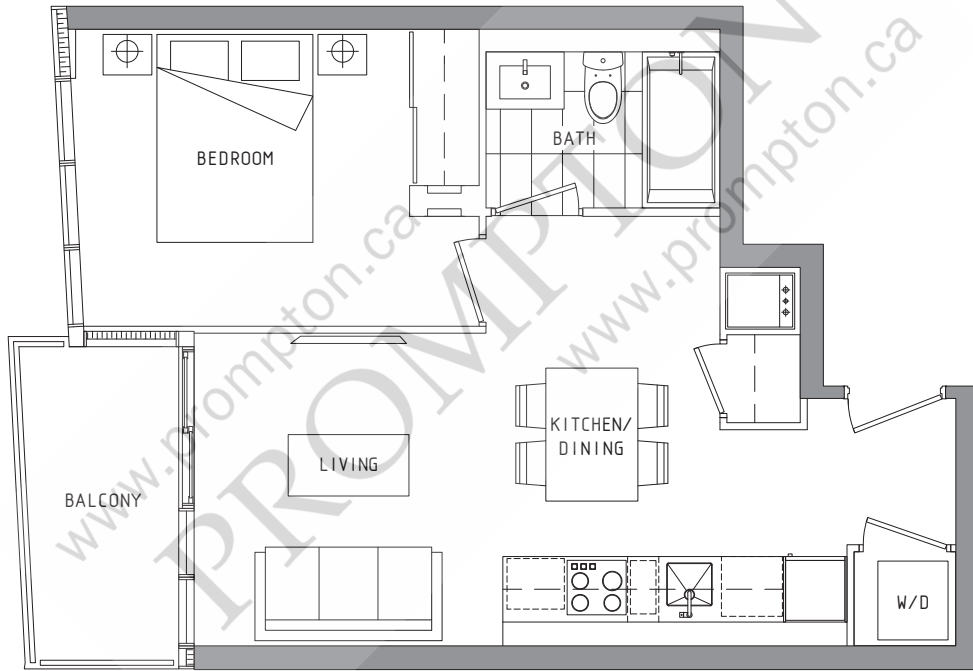

SUITE 05
1 Bedroom
Floors 5 - 33

Suite 500 s.f.
Balcony 50 s.f.
Total 550 s.f.

The developer reserves the right to make minor revisions to interior wall locations and exterior window system. All materials and drawings are approximate. Furniture shown on plans are for illustration purposes only and are not included. Information is subject to change without notice. Actual square footage may vary from the stated floorplan. E. & O. E.